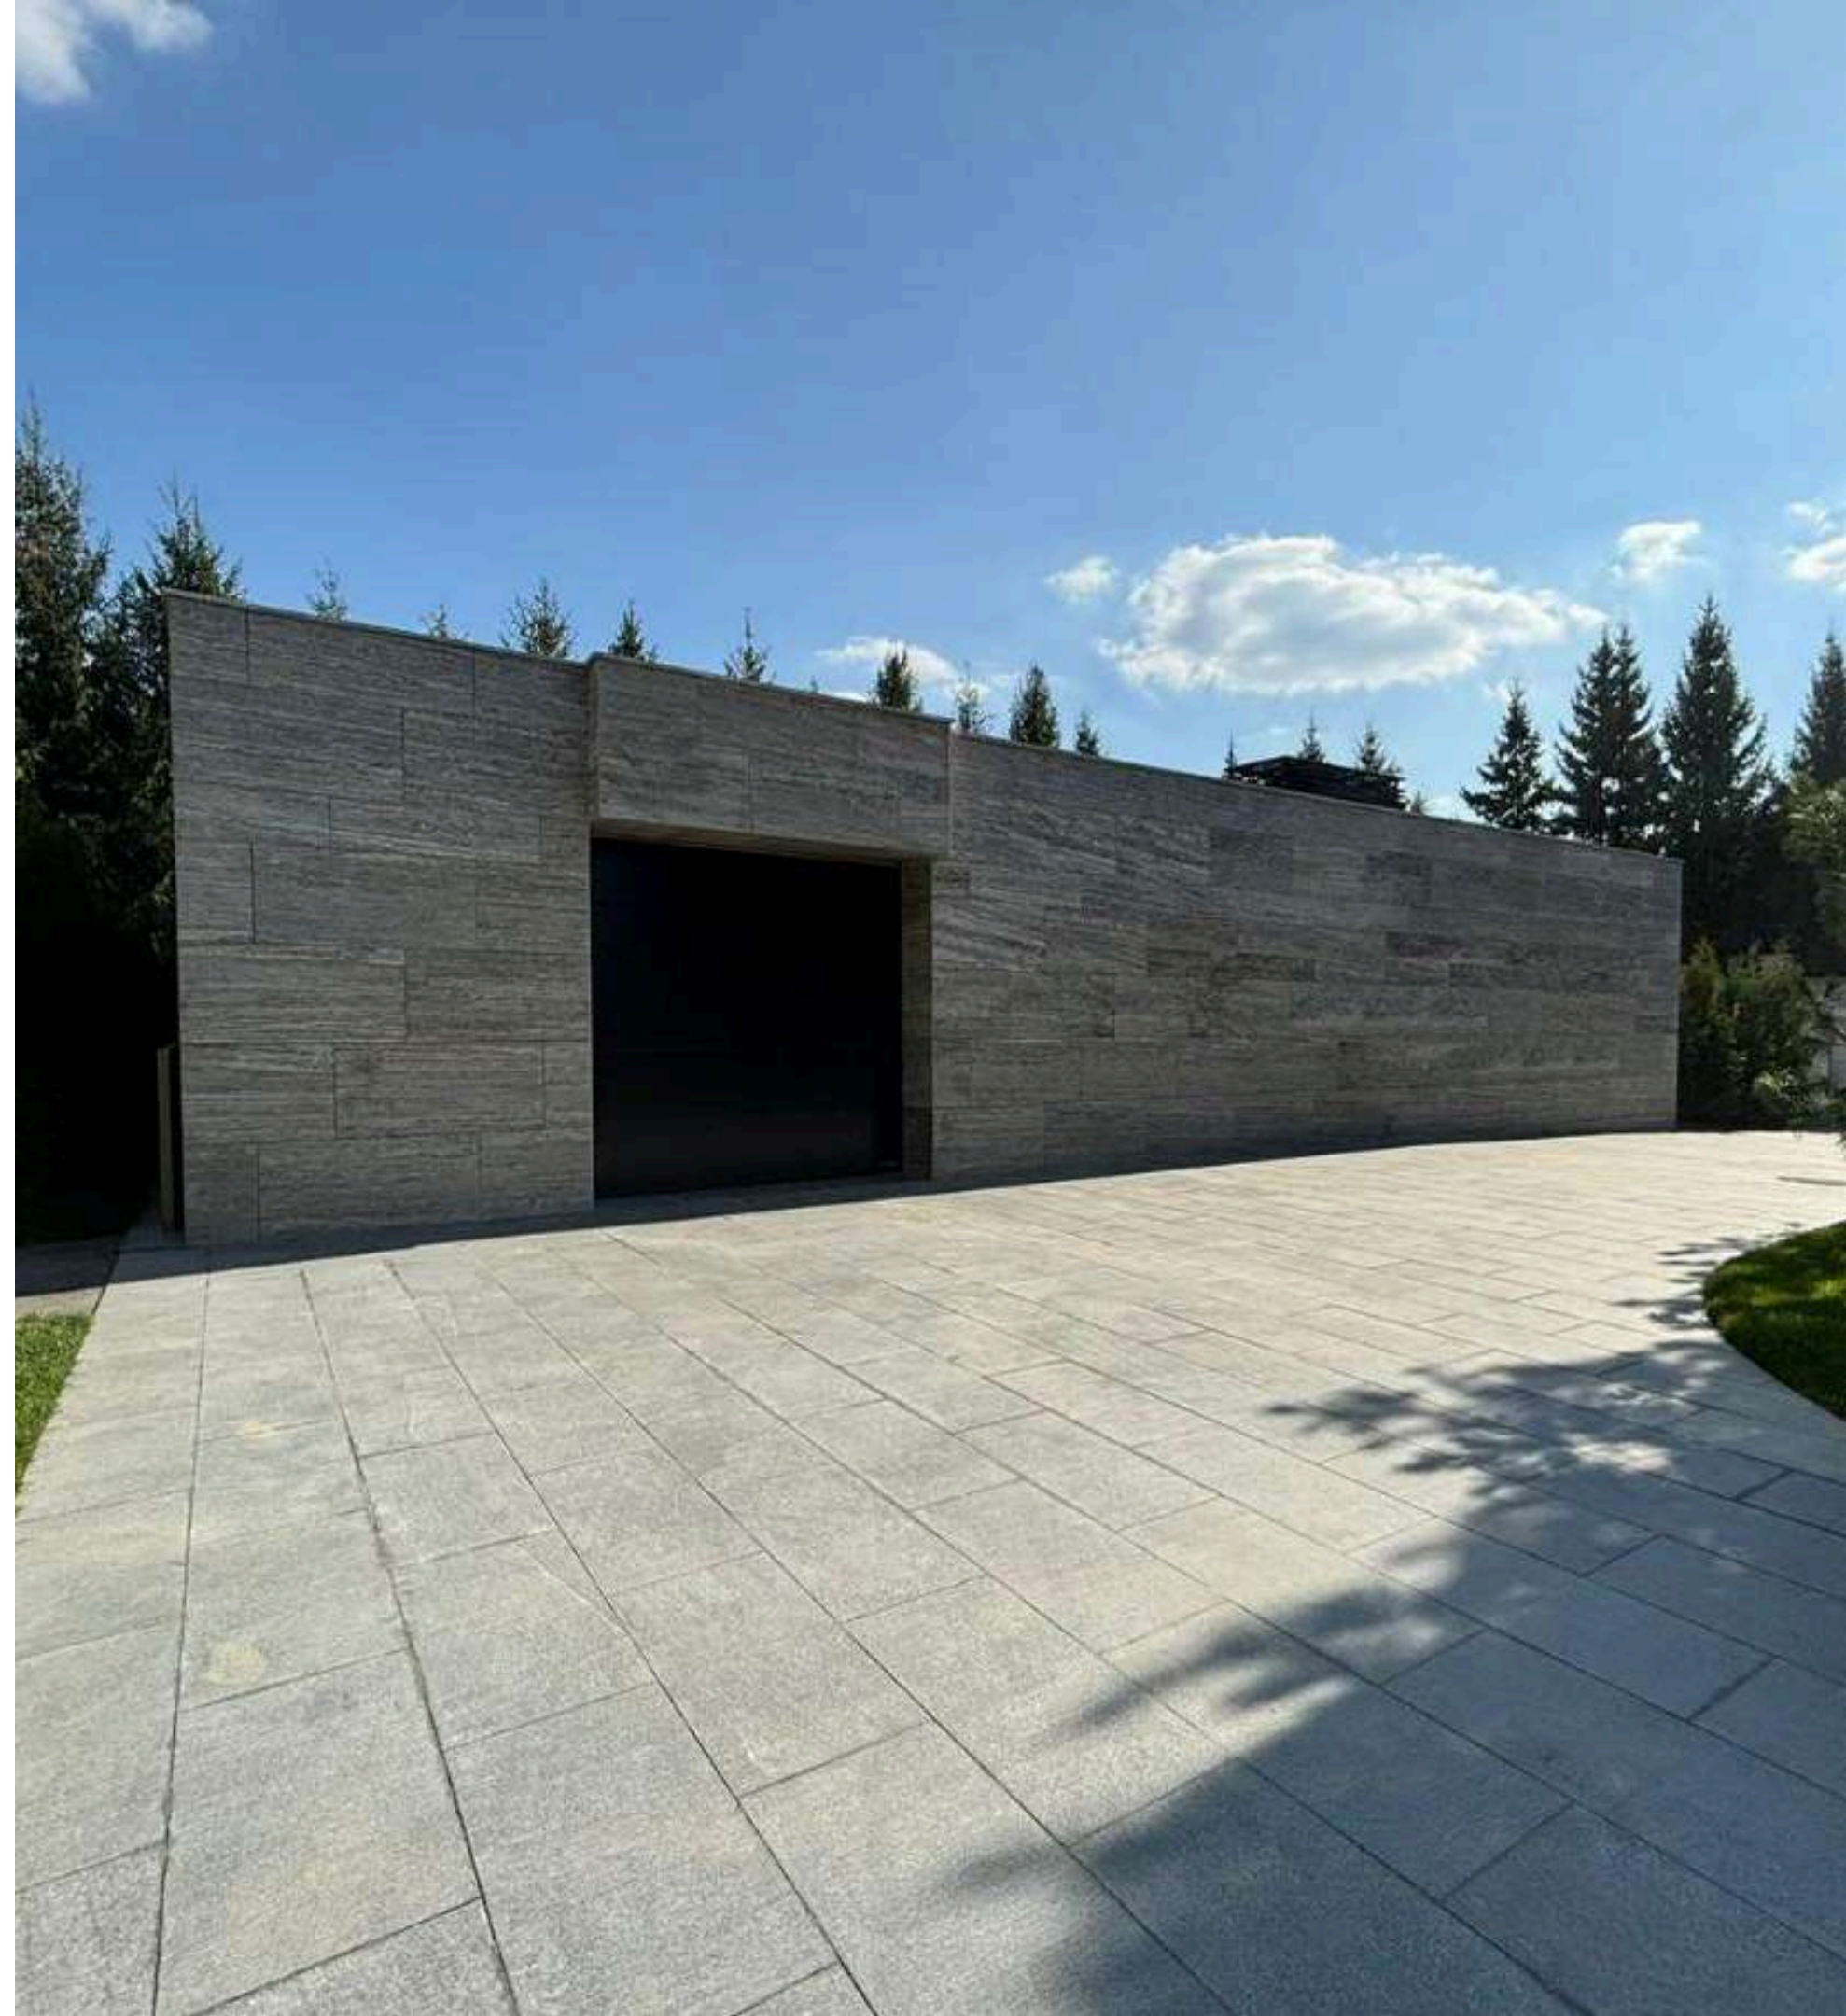

Efesus Stone is a sought-after brand in the natural stone, quartz, porcelain markets responding effectively to the projects and architects.

SILVER TRAVERTINE VEIN CUT

REİS OĞLU

CONTACT US

Factory

22.km on Ankara Highway, 03750 İncehisar / Afyonkarahisar / Turkey