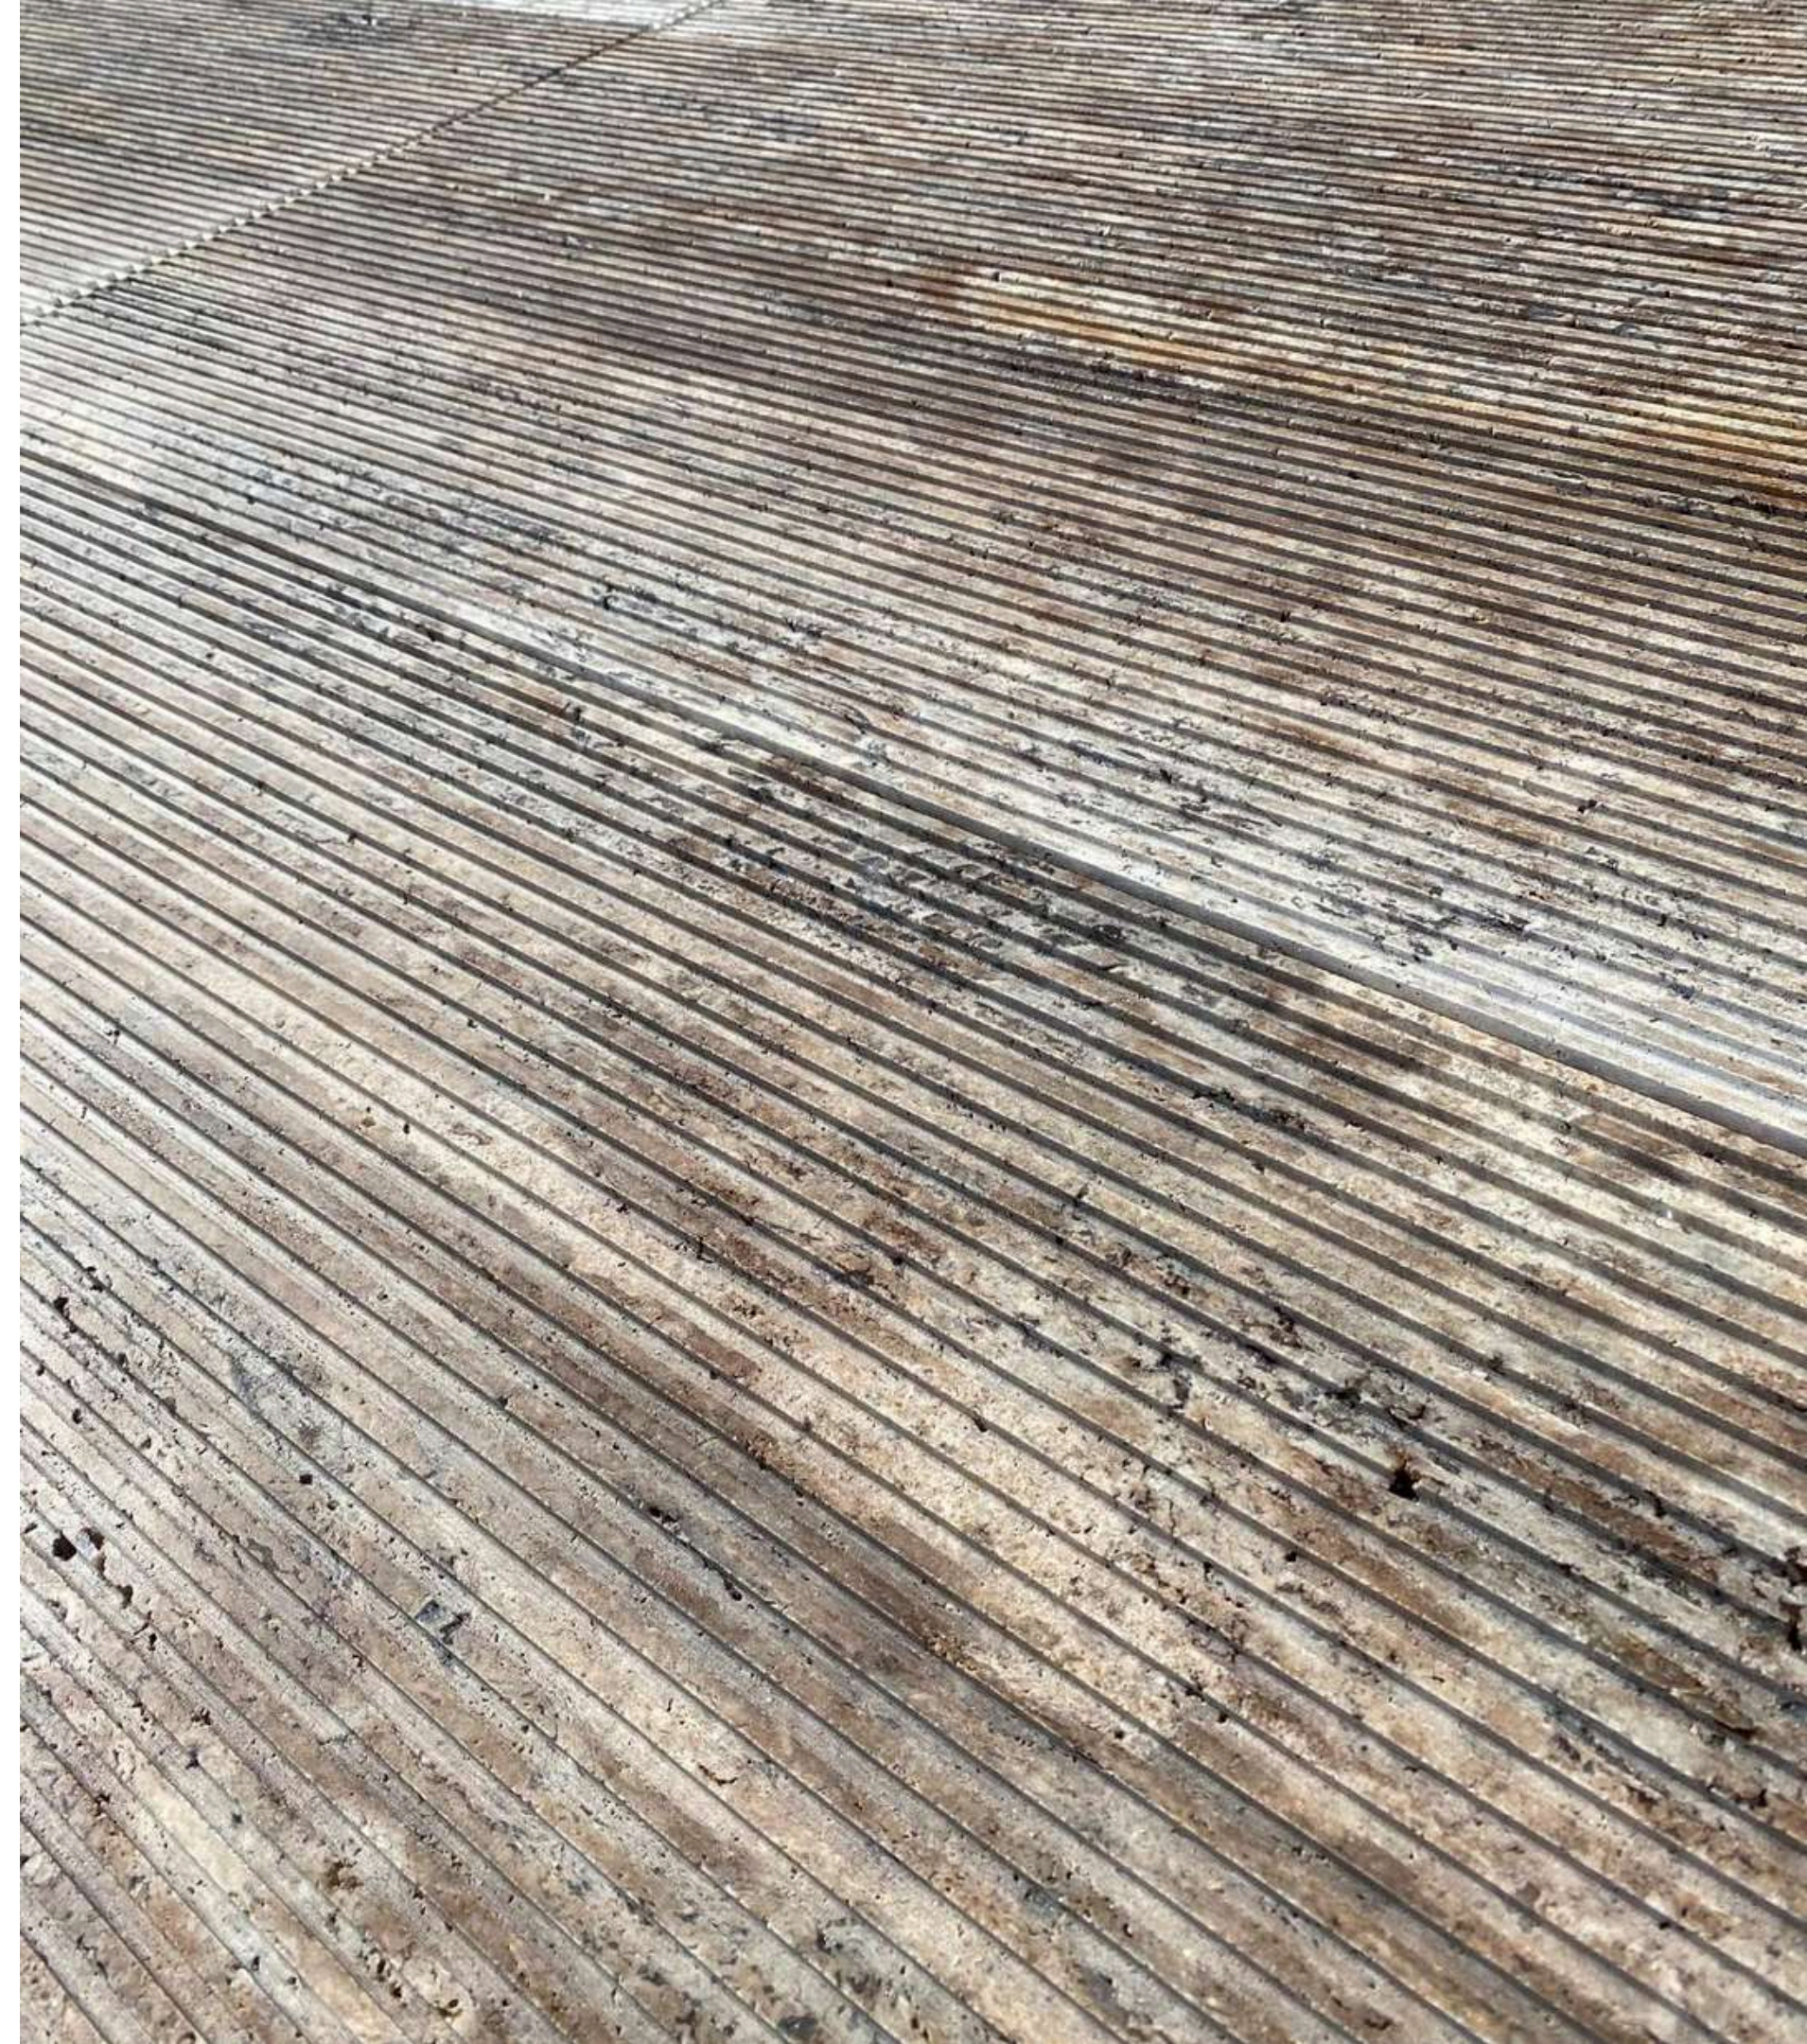

Efesus Stone is a sought-after brand in the natural stone, quartz, porcelain markets responding effectively to the projects and architects.

SILVER TRAVERTINE VEIN CUT

REİS OĞLU

CONTACT US

Factory

22.km on Ankara Highway, 03750 İncehisar / Afyonkarahisar / Turkey