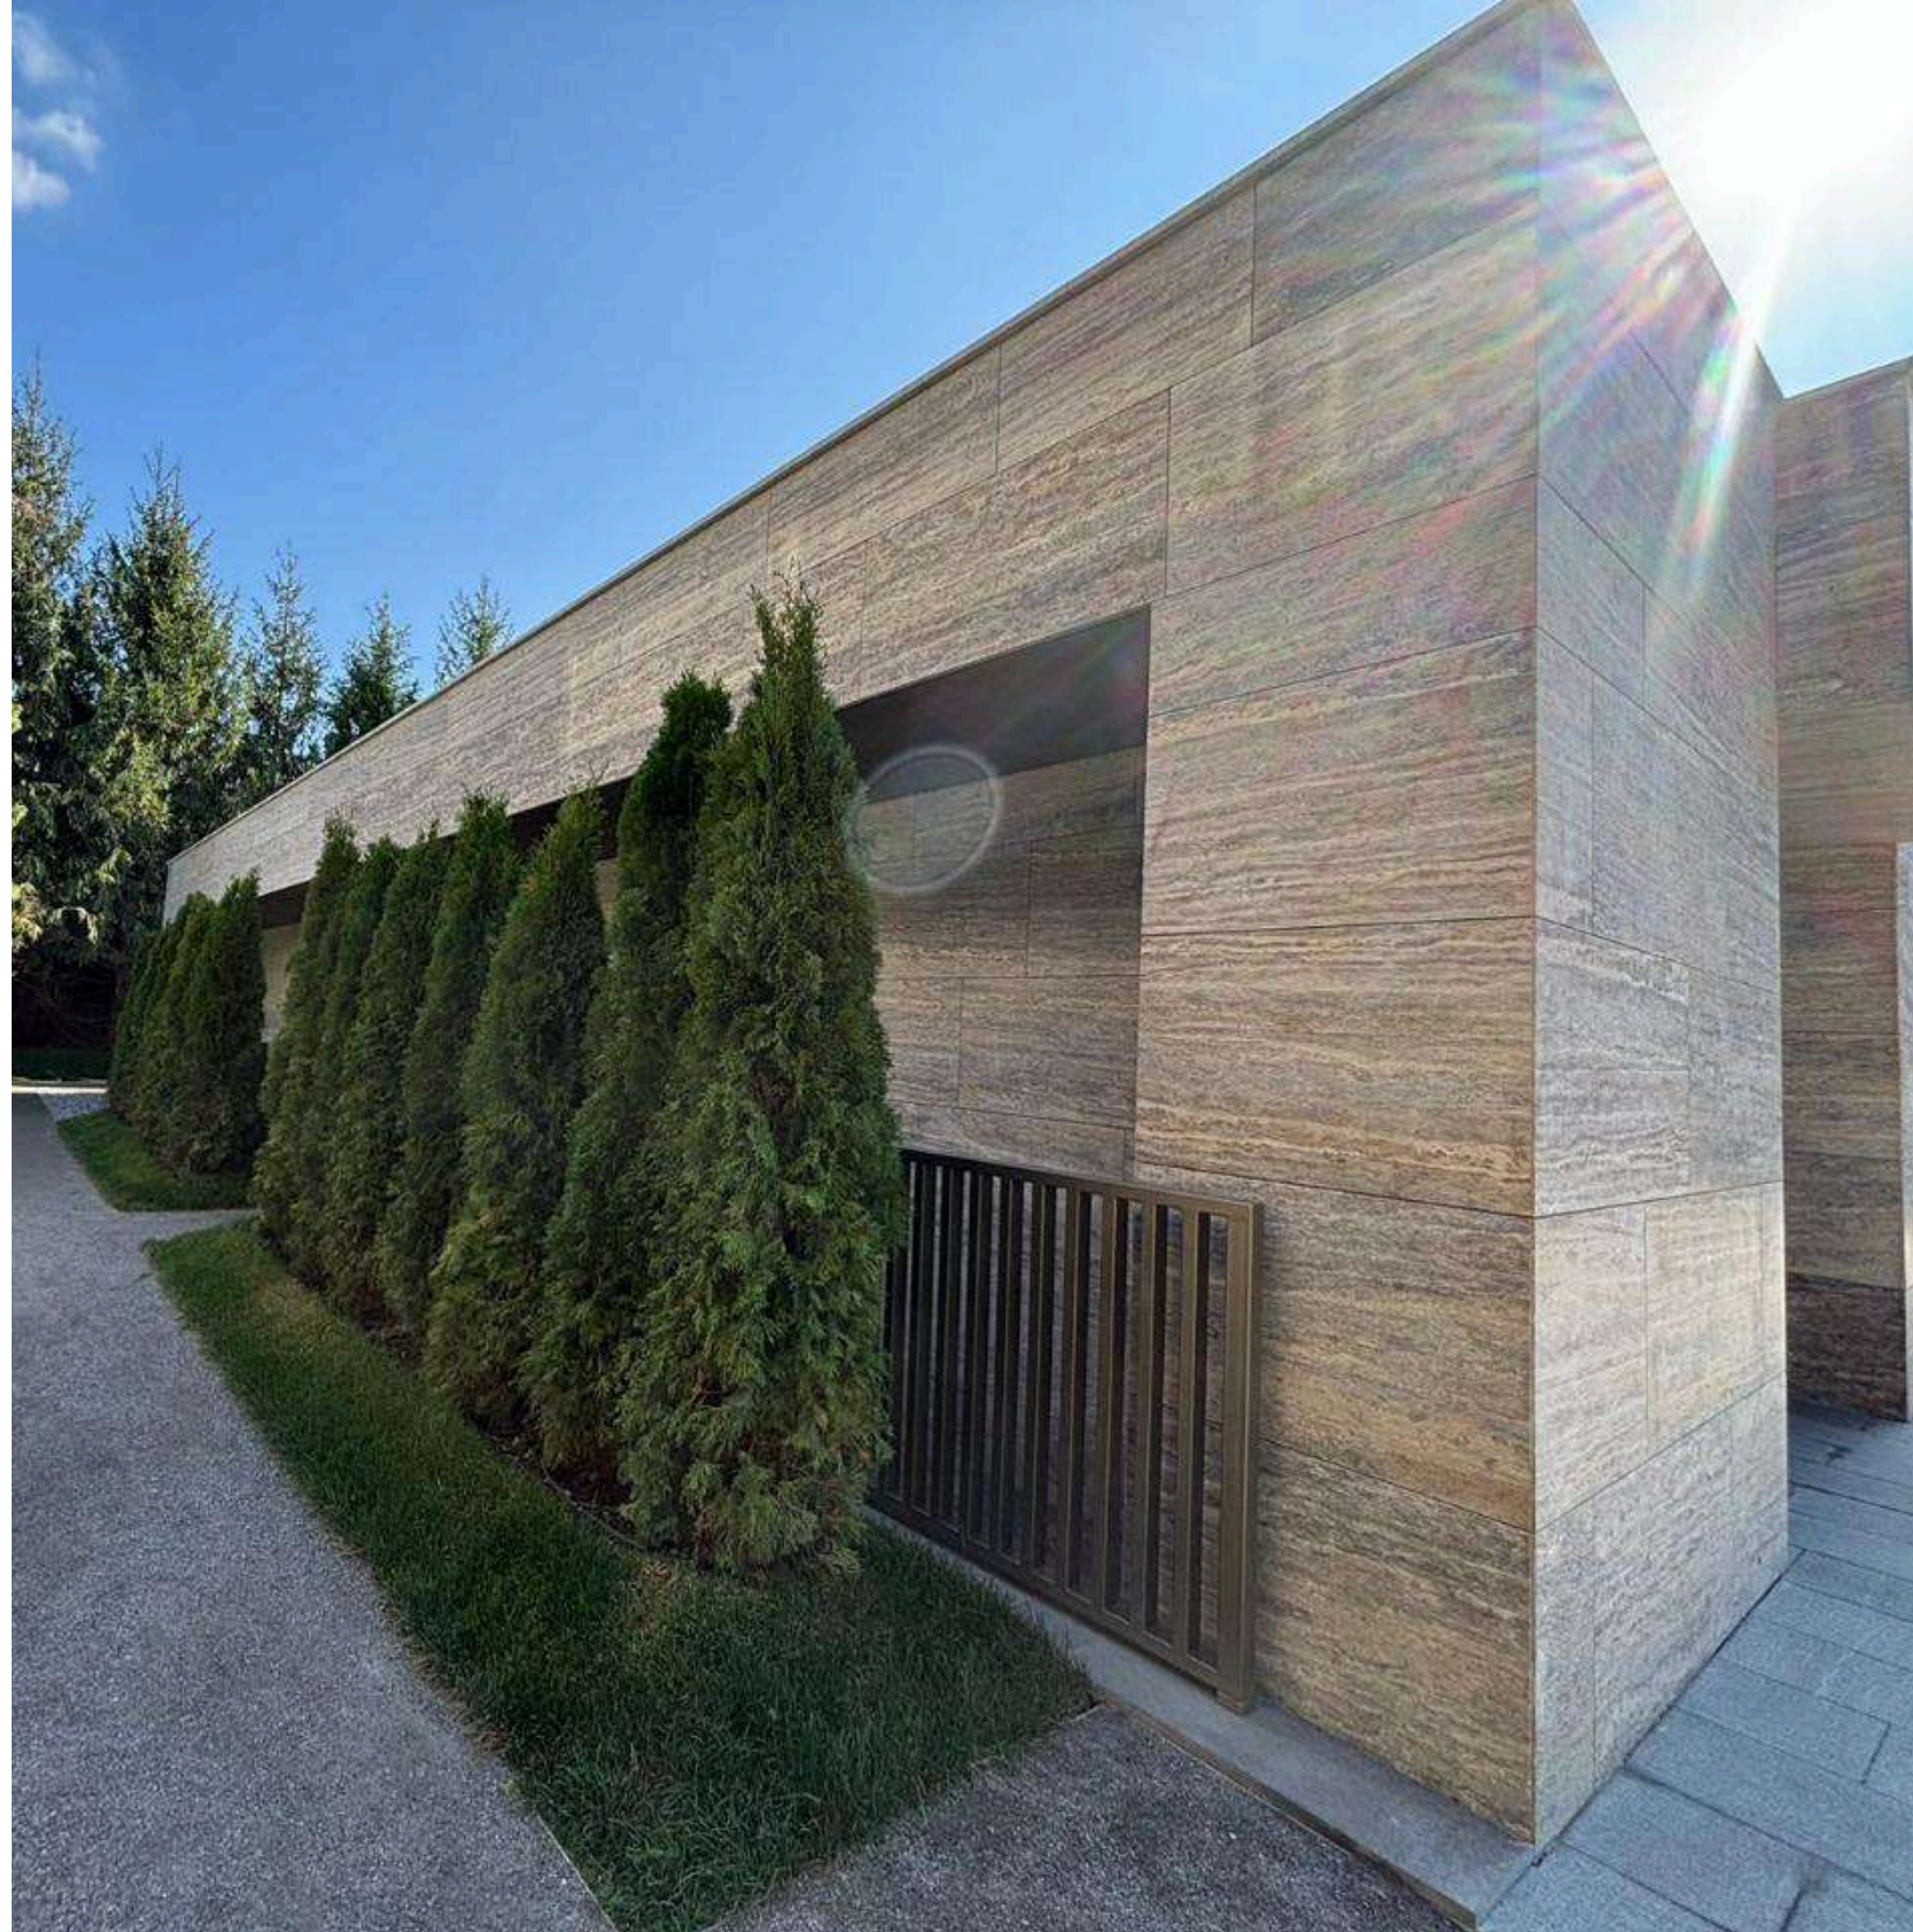

EFESUS  **STONE**

REİSOĞLU1943

SILVER TRAVERTINE

ABOUT US

Reisoğlu Marble is one of the leading companies in natural stone production since 1943.

Our company produces semi precious stone, marble, travertine, granite, onyx and limestone also provides services in many areas such as marble quarry management, production, export and import.

Efesus Stone is a sought-after brand in the natural stone, quartz, porcelain markets responding effectively to the projects and architects.

SILVER TRAVERTINE VEIN CUT

REİS OĞLU

CONTACT US

Factory

22.km on Ankara Highway, 03750 İncehisar / Afyonkarahisar / Turkey