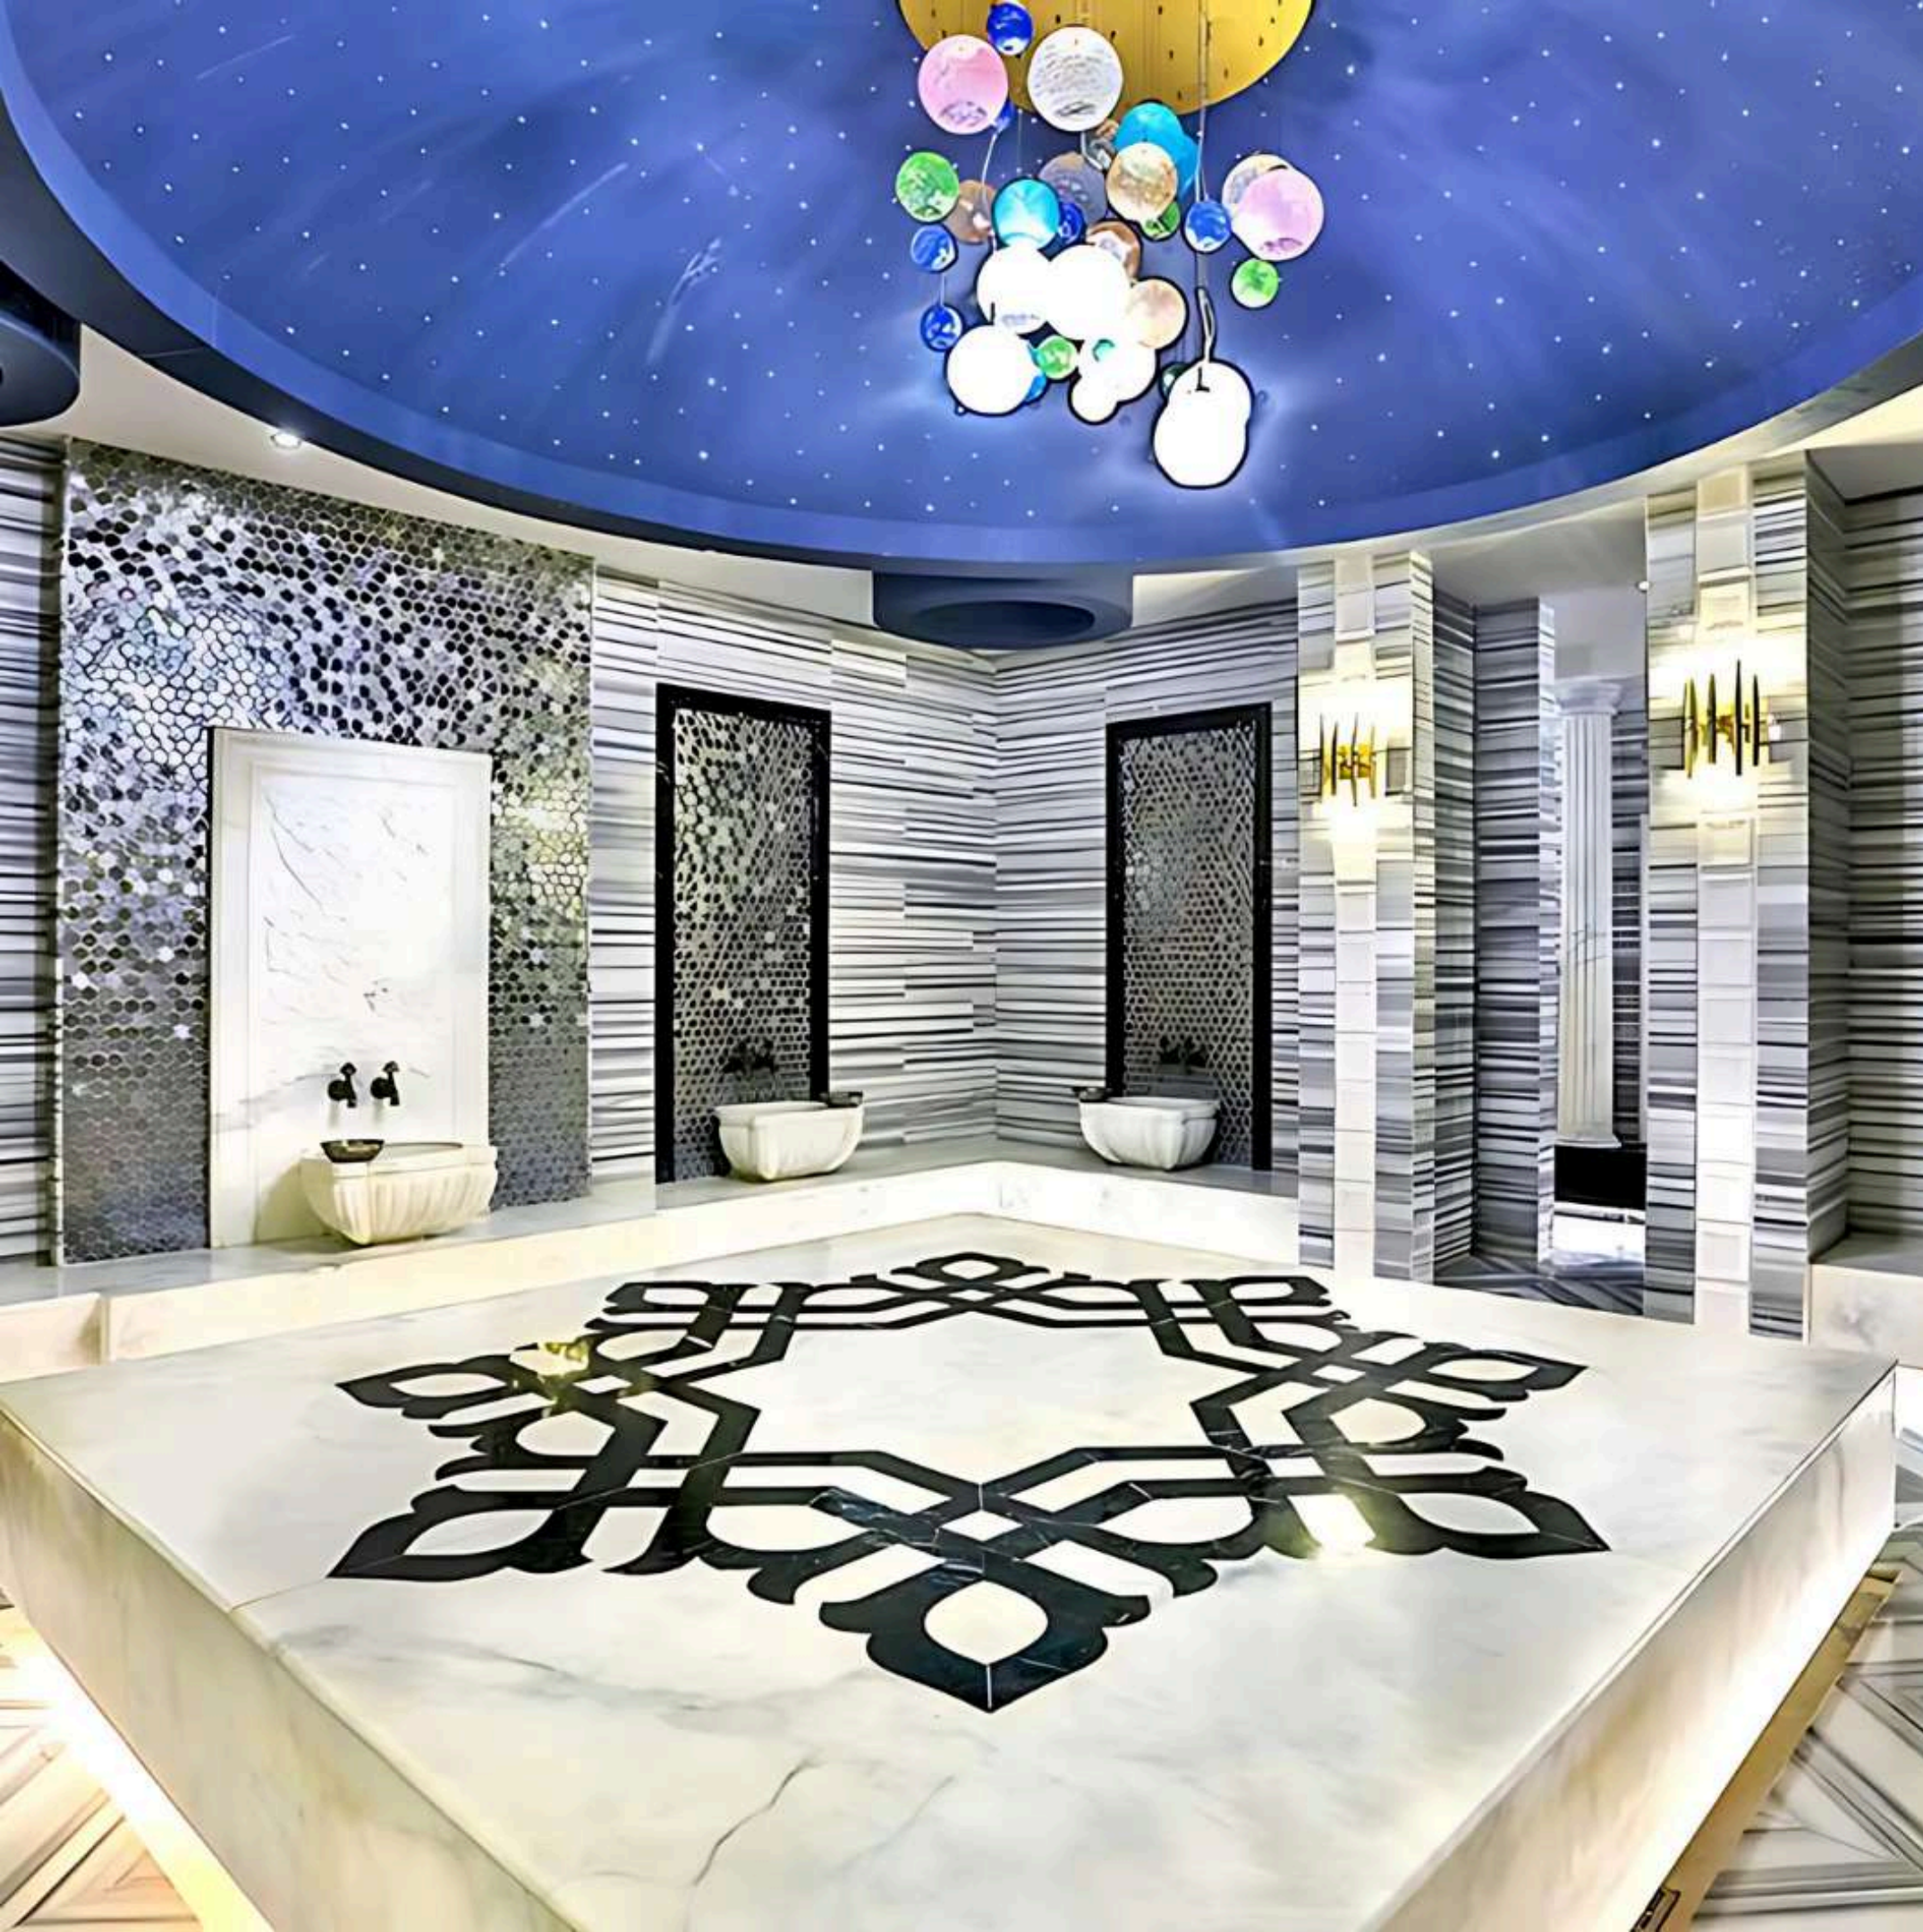

ABOUT US

Reisođlu Marble is one of the leading companies in natural stone production since 1943.

Our company produces semi precious stone, marble, travertine, granite, onyx and limestone also provides services in many areas such as marble quarry management, production, export and import.

Efesus Stone is a sought-after brand in the natural stone, quartz, porcelain markets responding effectively to the projects and architects.