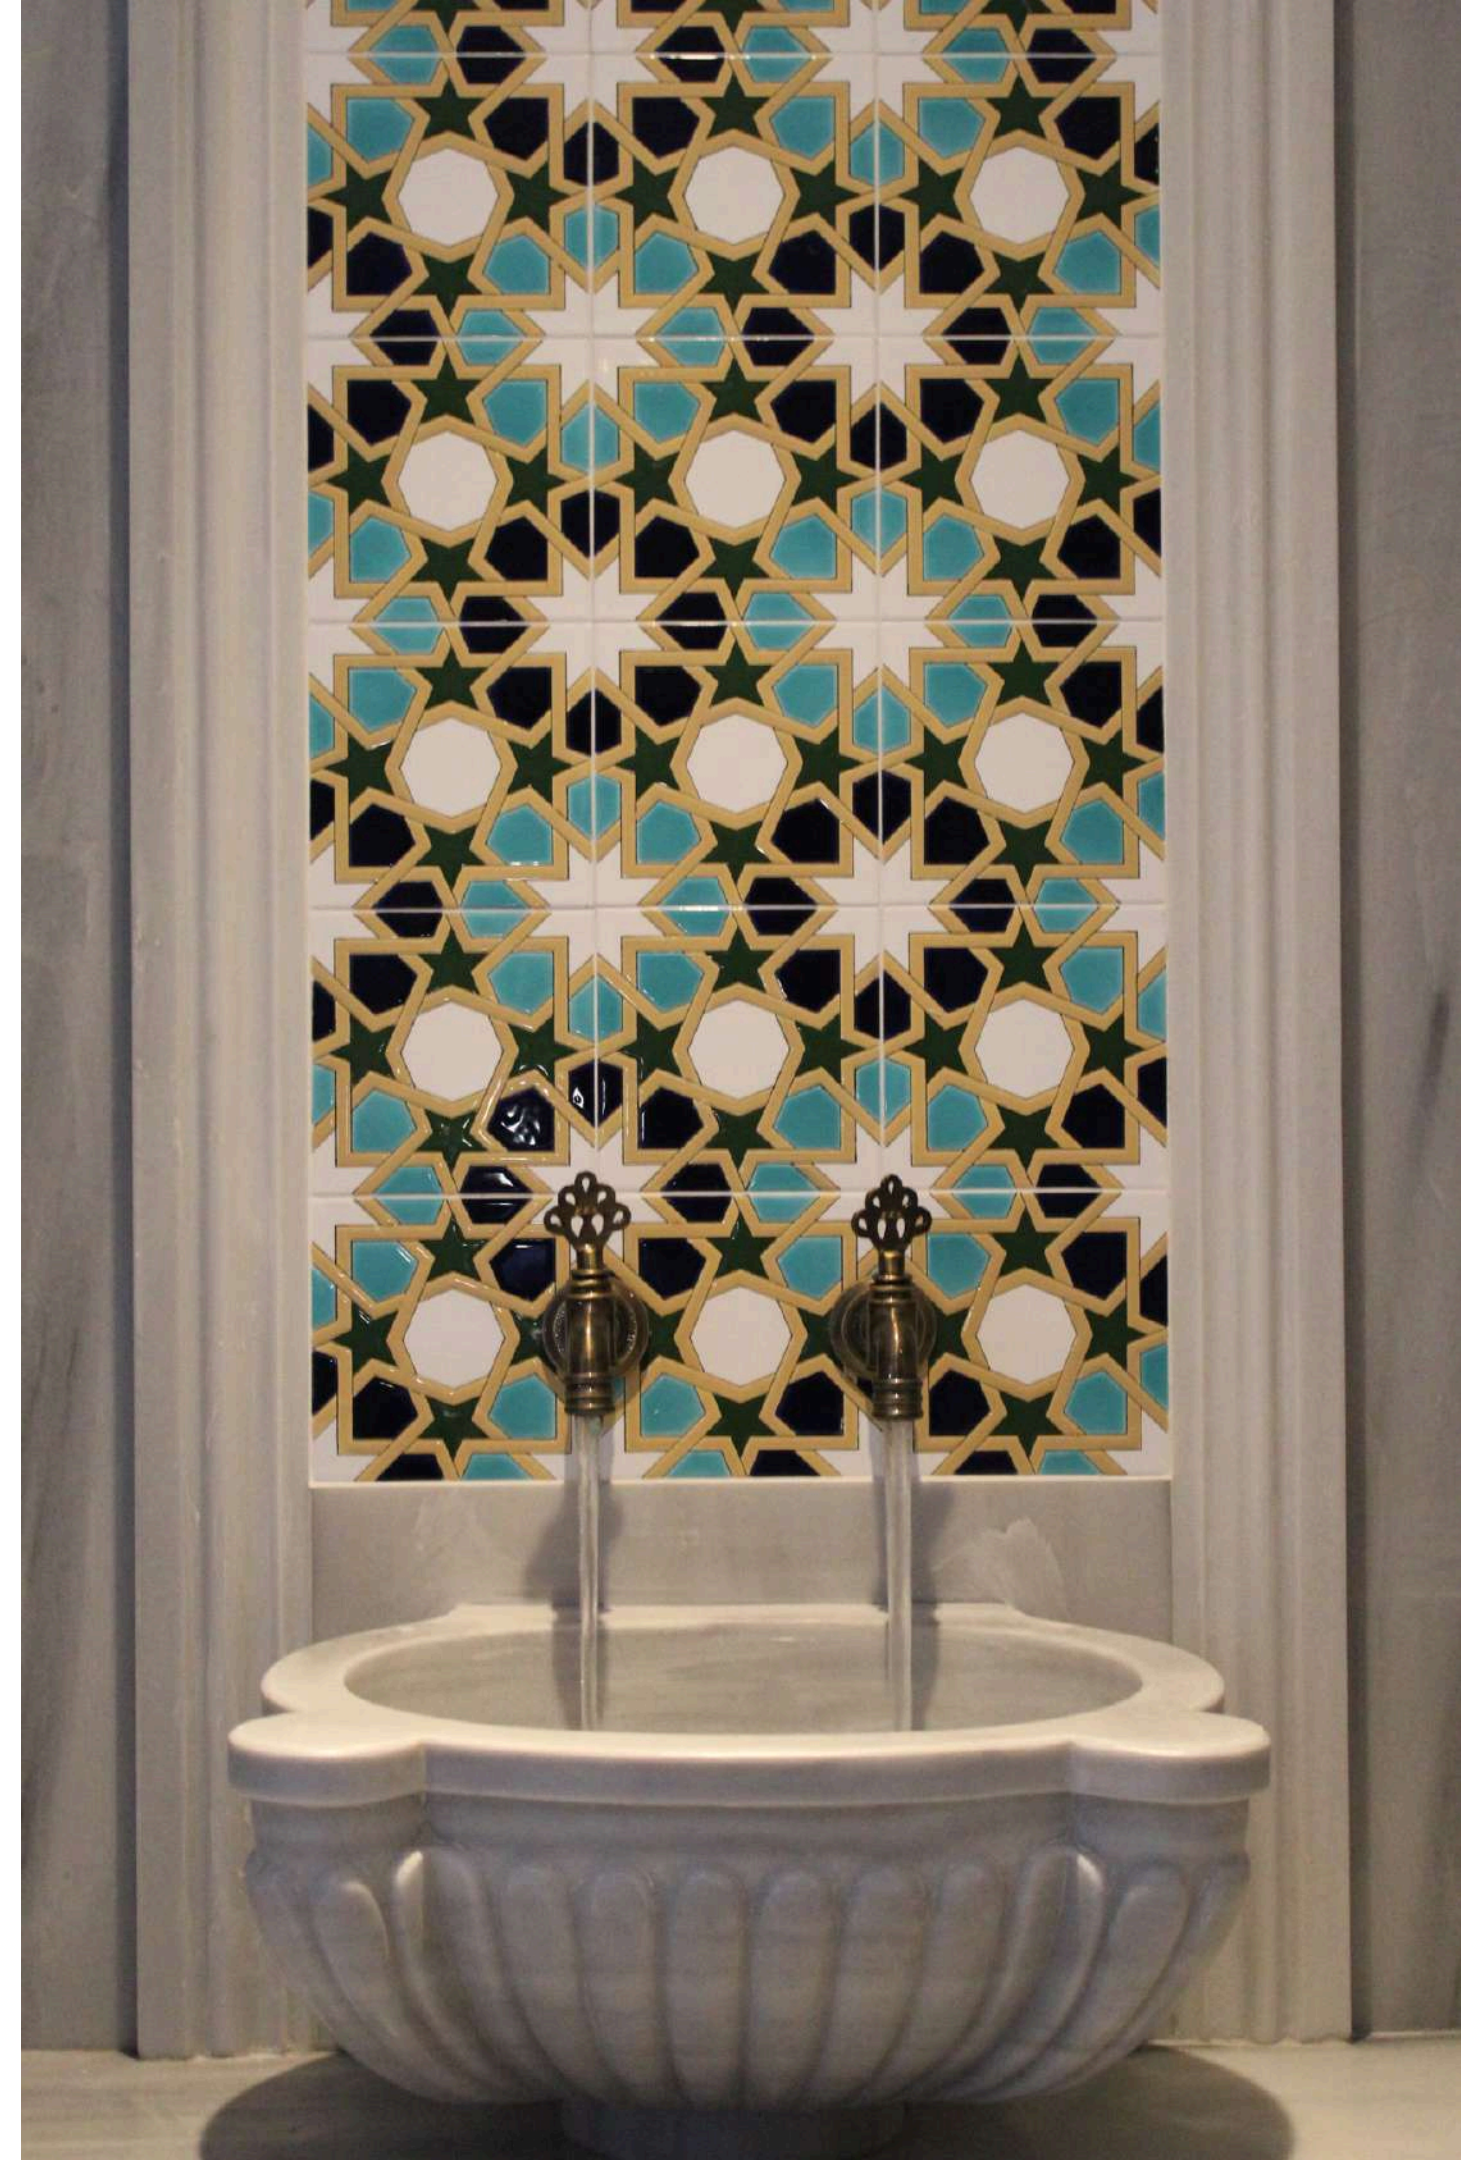

Efesus Stone is a sought-after brand in the natural stone, quartz, porcelain markets responding effectively to the projects and architects.

CONTACT US

Factory

22.km on Ankara Highway, 03750 İncehisar / Afyonkarahisar / Turkey