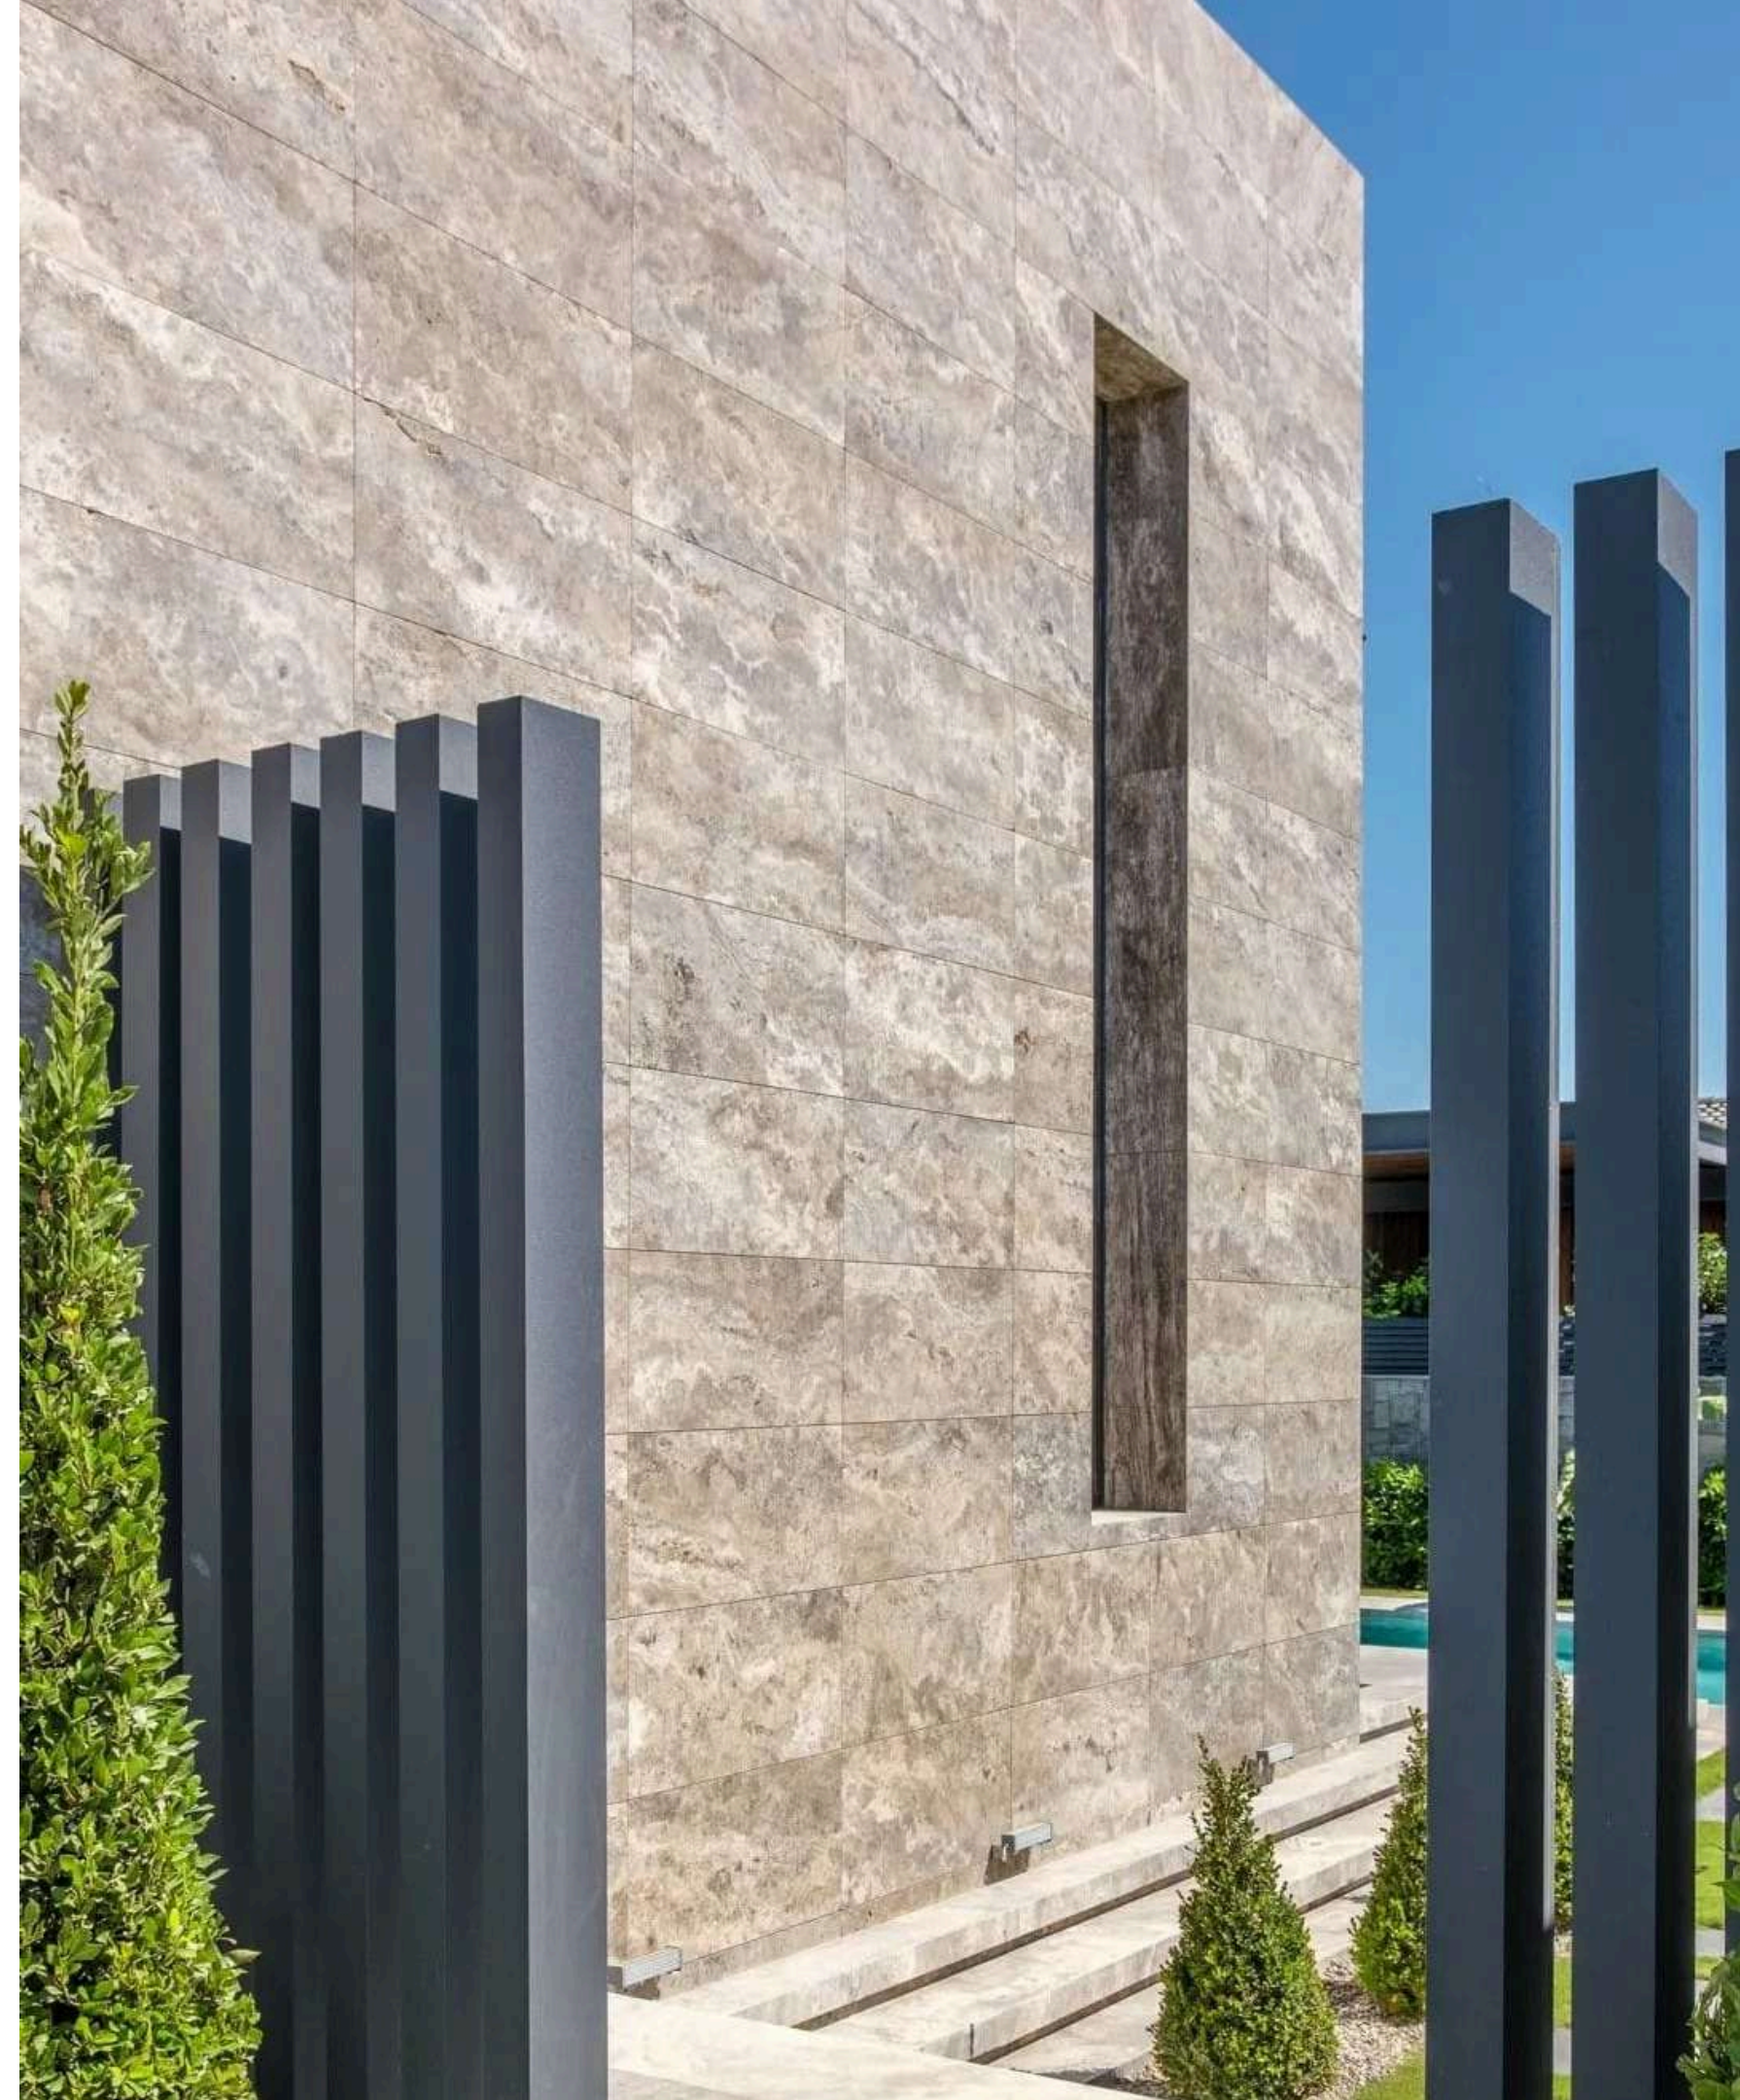

Efesus Stone is a sought-after brand in the natural stone, quartz, porcelain markets responding effectively to the projects and architects.

SILVER TRAVERTINE VEIN CUT

REİS OĞLU

CONTACT US

Factory

22.km on Ankara Highway, 03750 İncehisar / Afyonkarahisar / Turkey