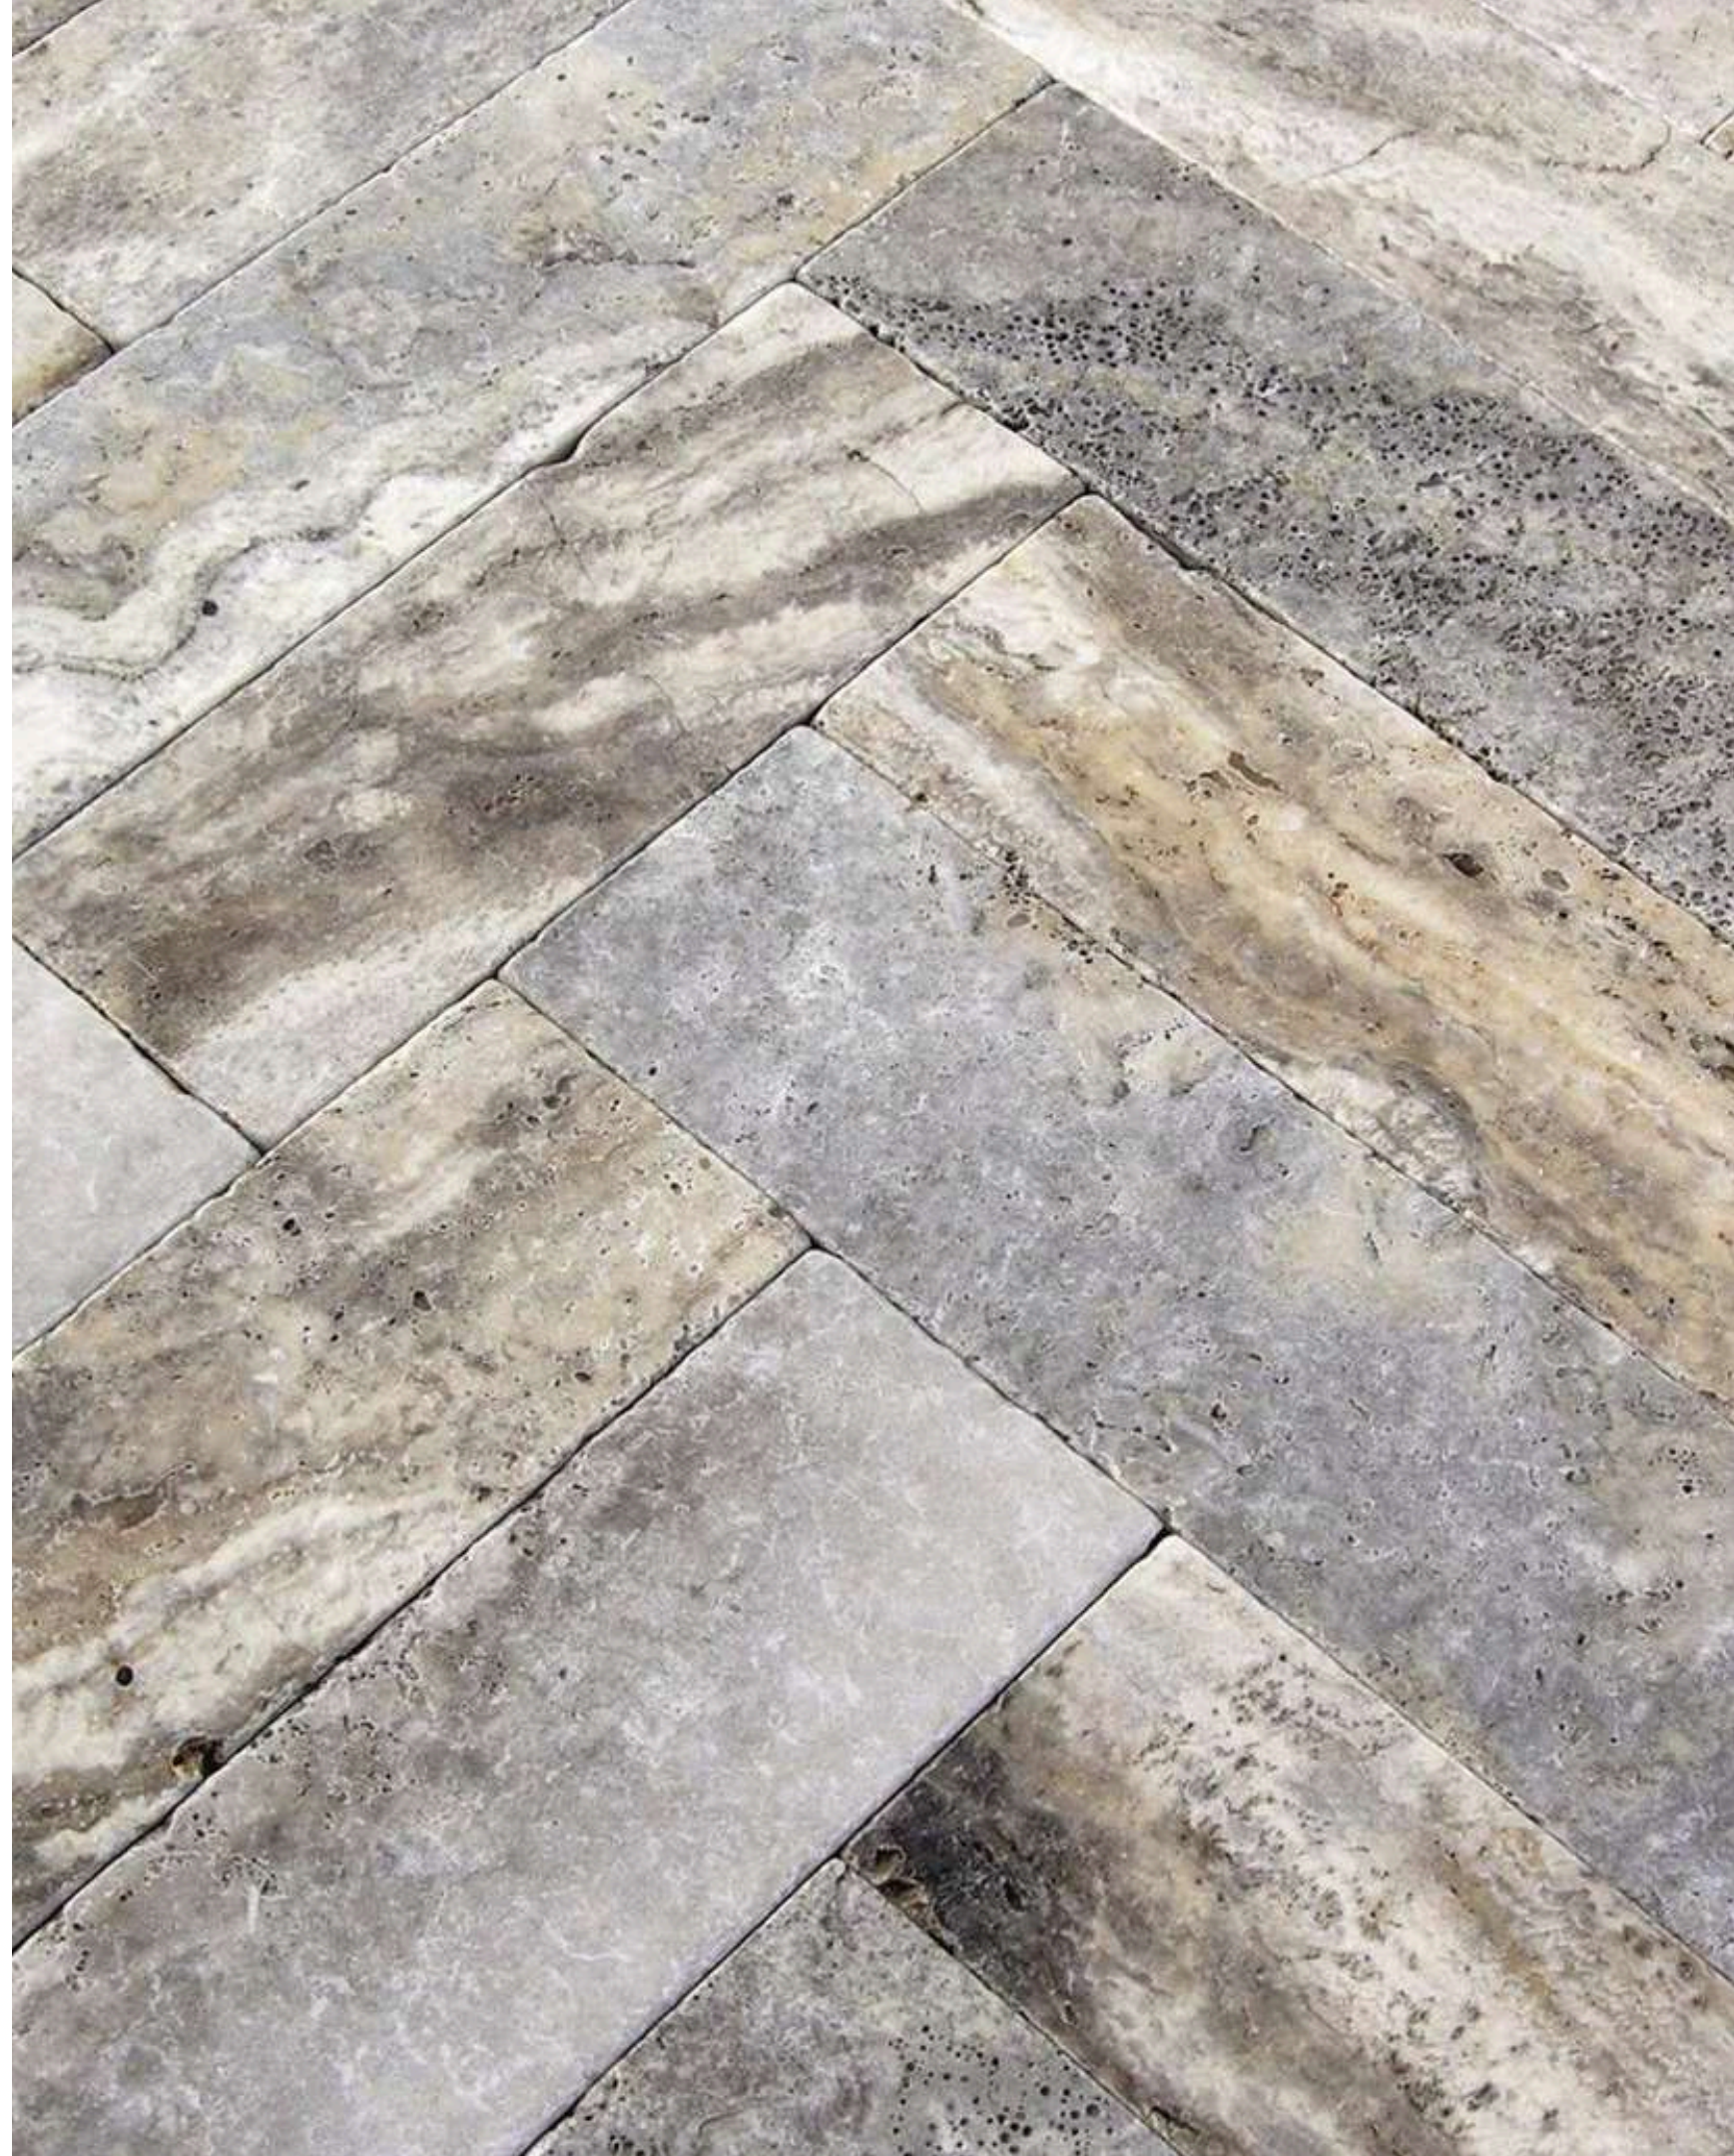

Efesus Stone is a sought-after brand in the natural stone, quartz, porcelain markets responding effectively to the projects and architects.

SILVER TRAVERTINE VEIN CUT

REİS OĞLU

CONTACT US

Factory

22.km on Ankara Highway, 03750 İncehisar / Afyonkarahisar / Turkey