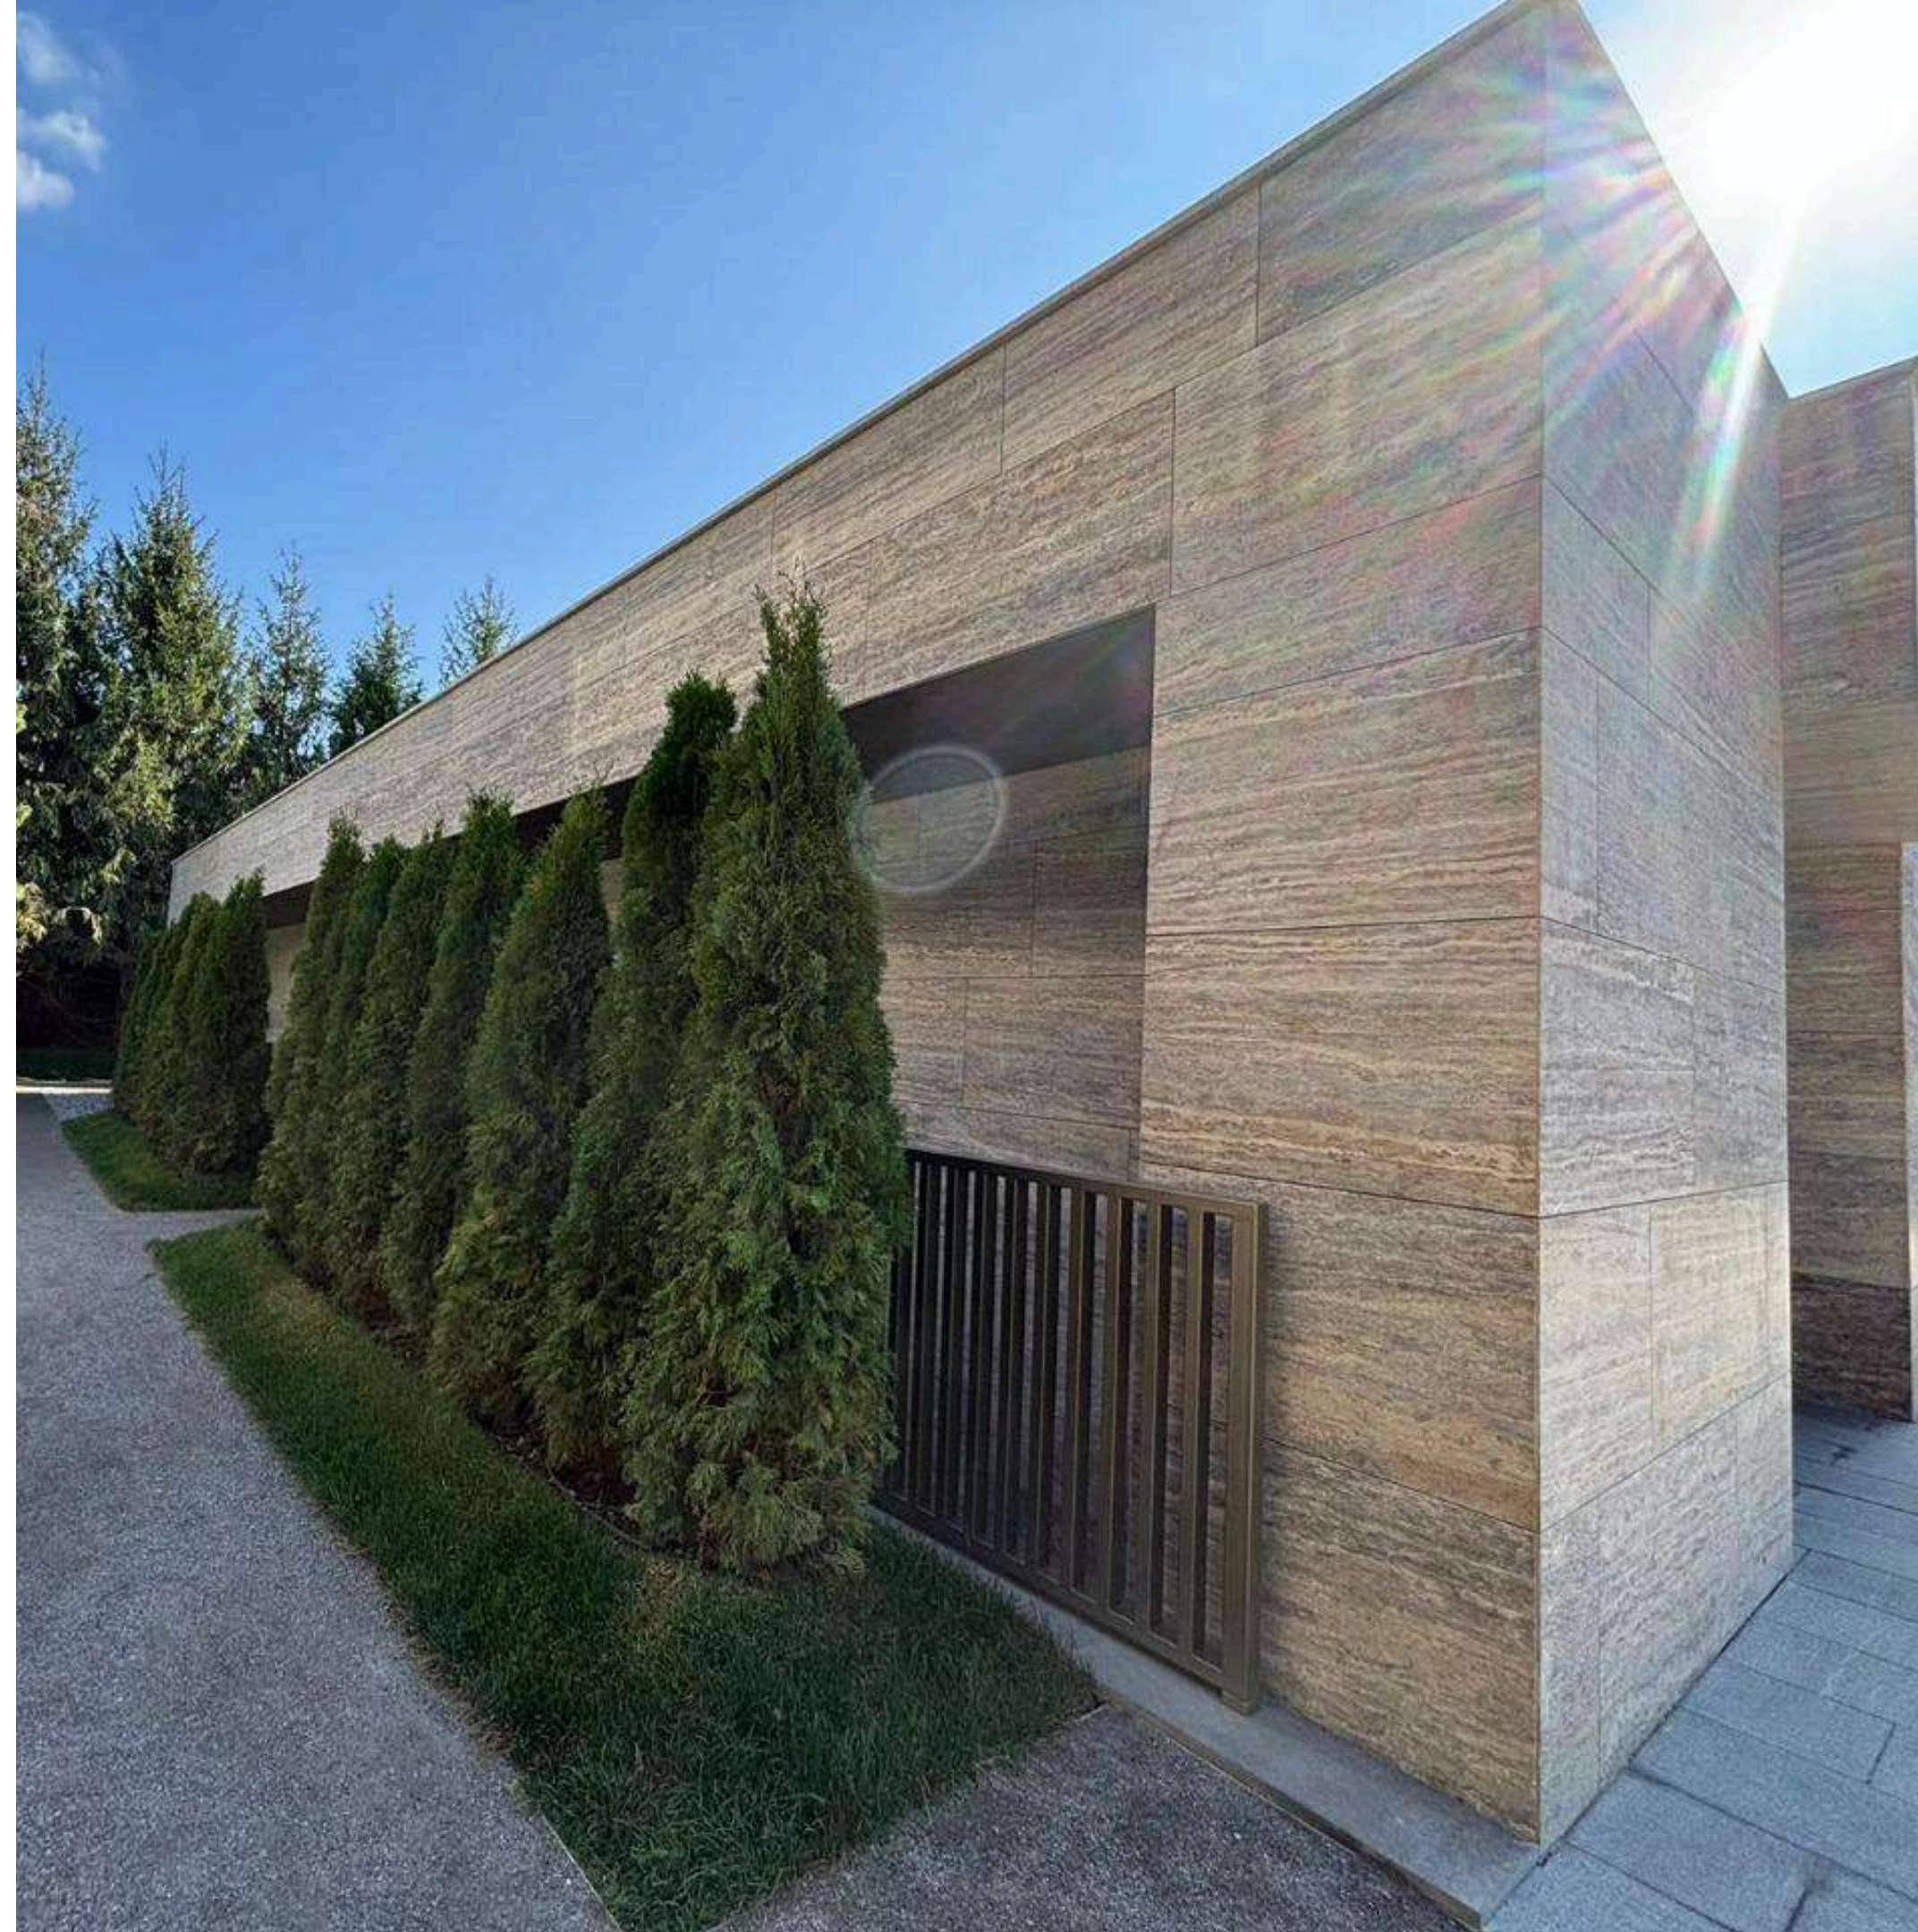

EFESUS  **STONE**

REİSOĞLU1943

SILVER TRAVERTINE

ABOUT US

Reisoğlu Marble is one of the leading companies in natural stone production since 1943.

Our company produces semi precious stone, marble, travertine, granite, onyx and limestone also provides services in many areas such as marble quarry management, production, export and import.

Efesus Stone is a sought-after brand in the natural stone, quartz, porcelain markets responding effectively to the projects and architects.

SILVER TRAVERTINE VEIN CUT

REİS OĞLU

CONTACT US

Factory

22.km on Ankara Highway, 03750 İncehisar / Afyonkarahisar / Turkey