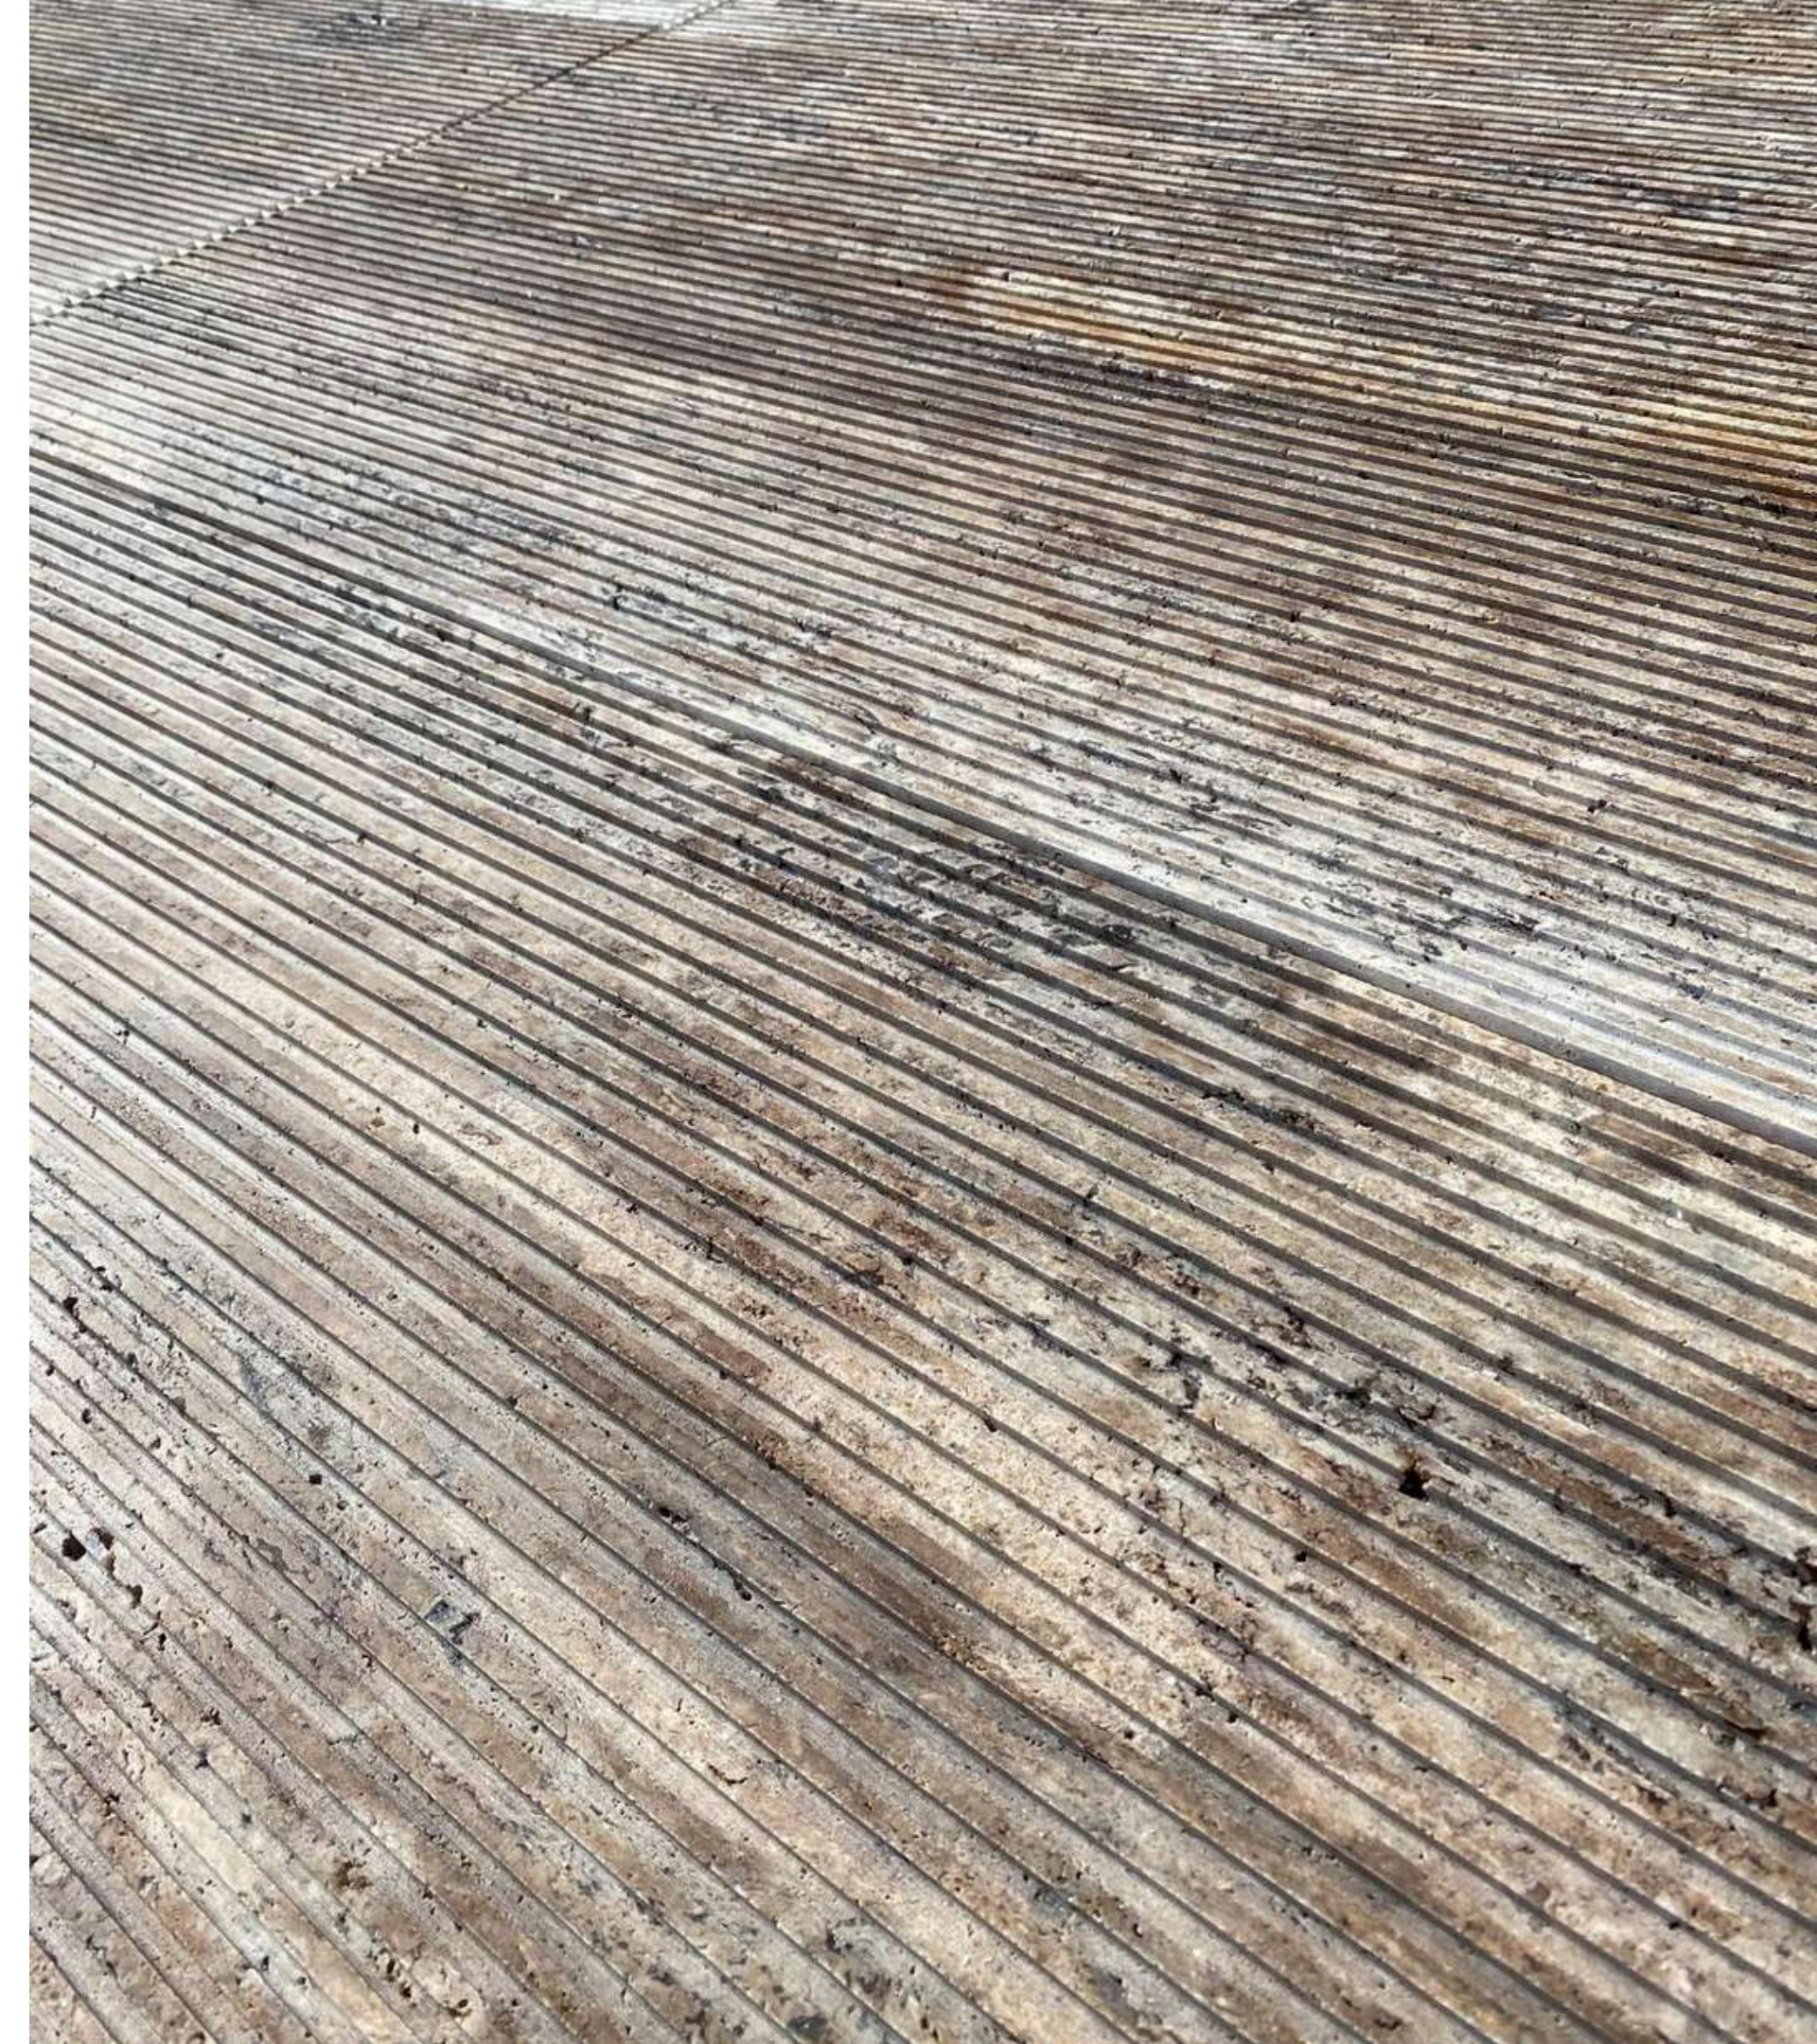

Efesus Stone is a sought-after brand in the natural stone, quartz, porcelain markets responding effectively to the projects and architects.

SILVER TRAVERTINE VEIN CUT

REİS OĞLU

CONTACT US

Factory

22.km on Ankara Highway, 03750 İncehisar / Afyonkarahisar / Turkey