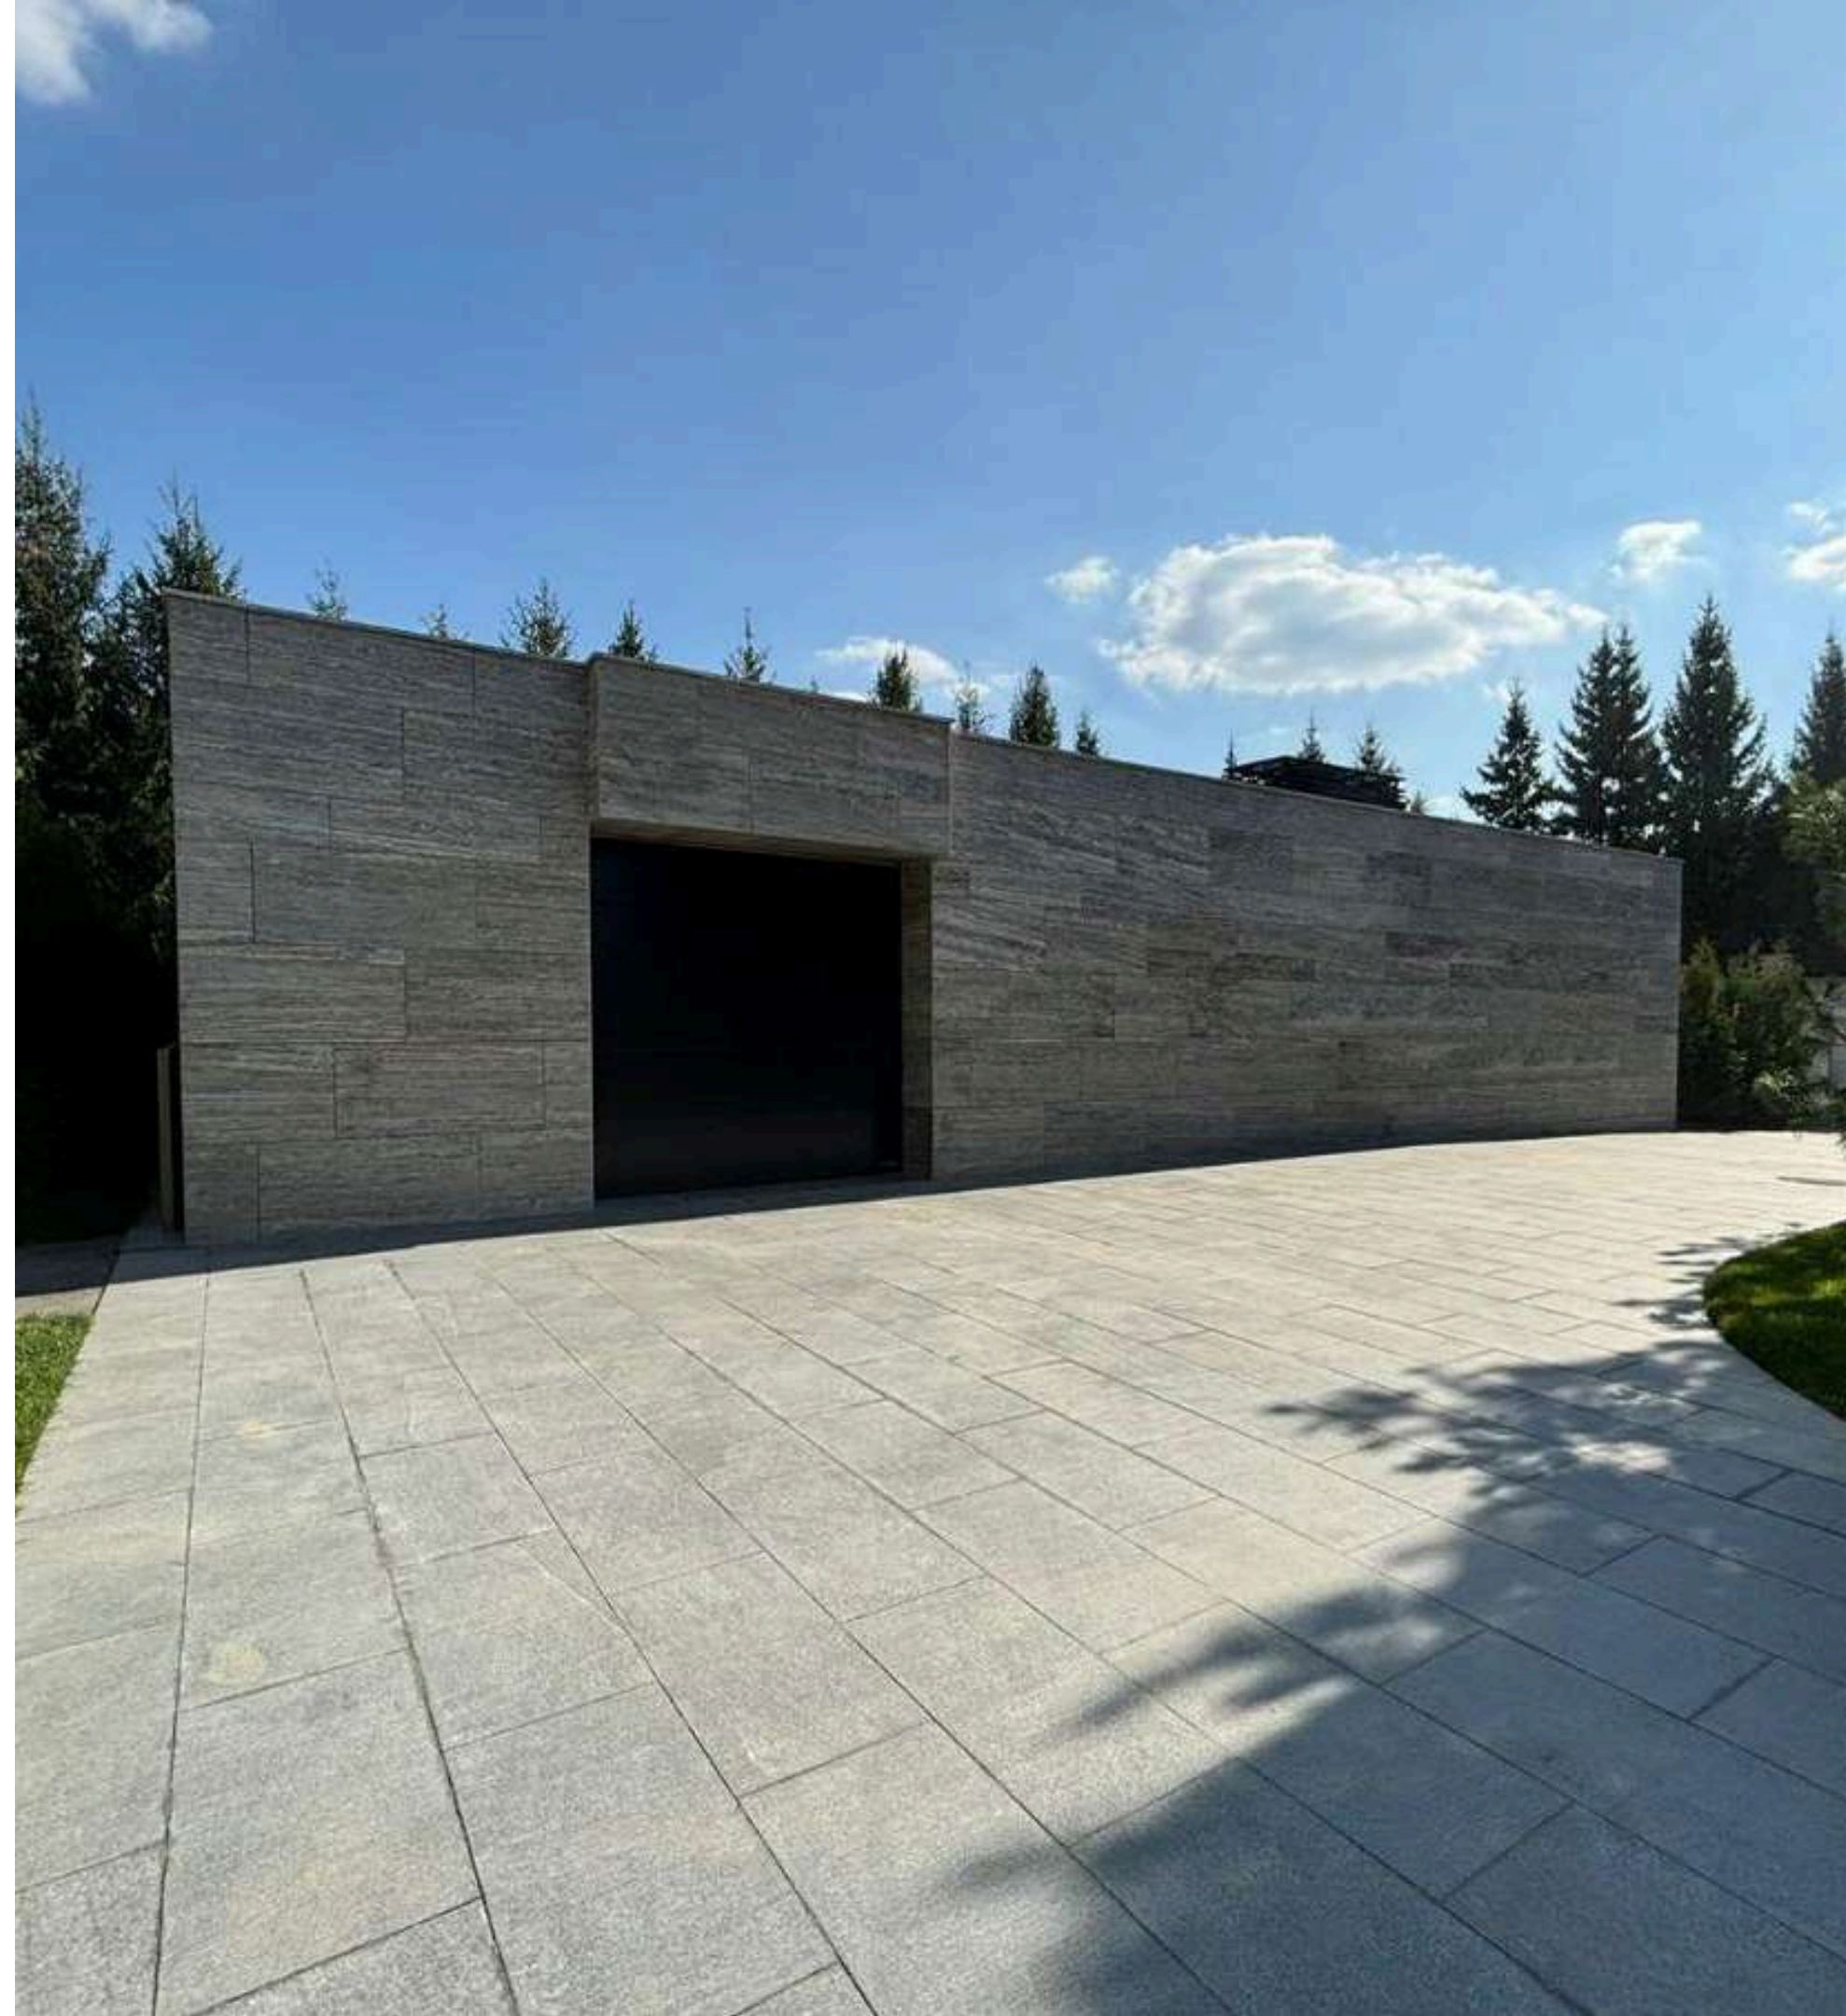

EFESUS  **STONE**

REİSOĞLU1943

SILVER TRAVERTINE

ABOUT US

Reisoğlu Marble is one of the leading companies in natural stone production since 1943.

Our company produces semi precious stone, marble, travertine, granite, onyx and limestone also provides services in many areas such as marble quarry management, production, export and import.

Efesus Stone is a sought-after brand in the natural stone, quartz, porcelain markets responding effectively to the projects and architects.

SILVER TRAVERTINE VEIN CUT

REİS OĞLU

CONTACT US

Factory

22.km on Ankara Highway, 03750 İncehisar / Afyonkarahisar / Turkey