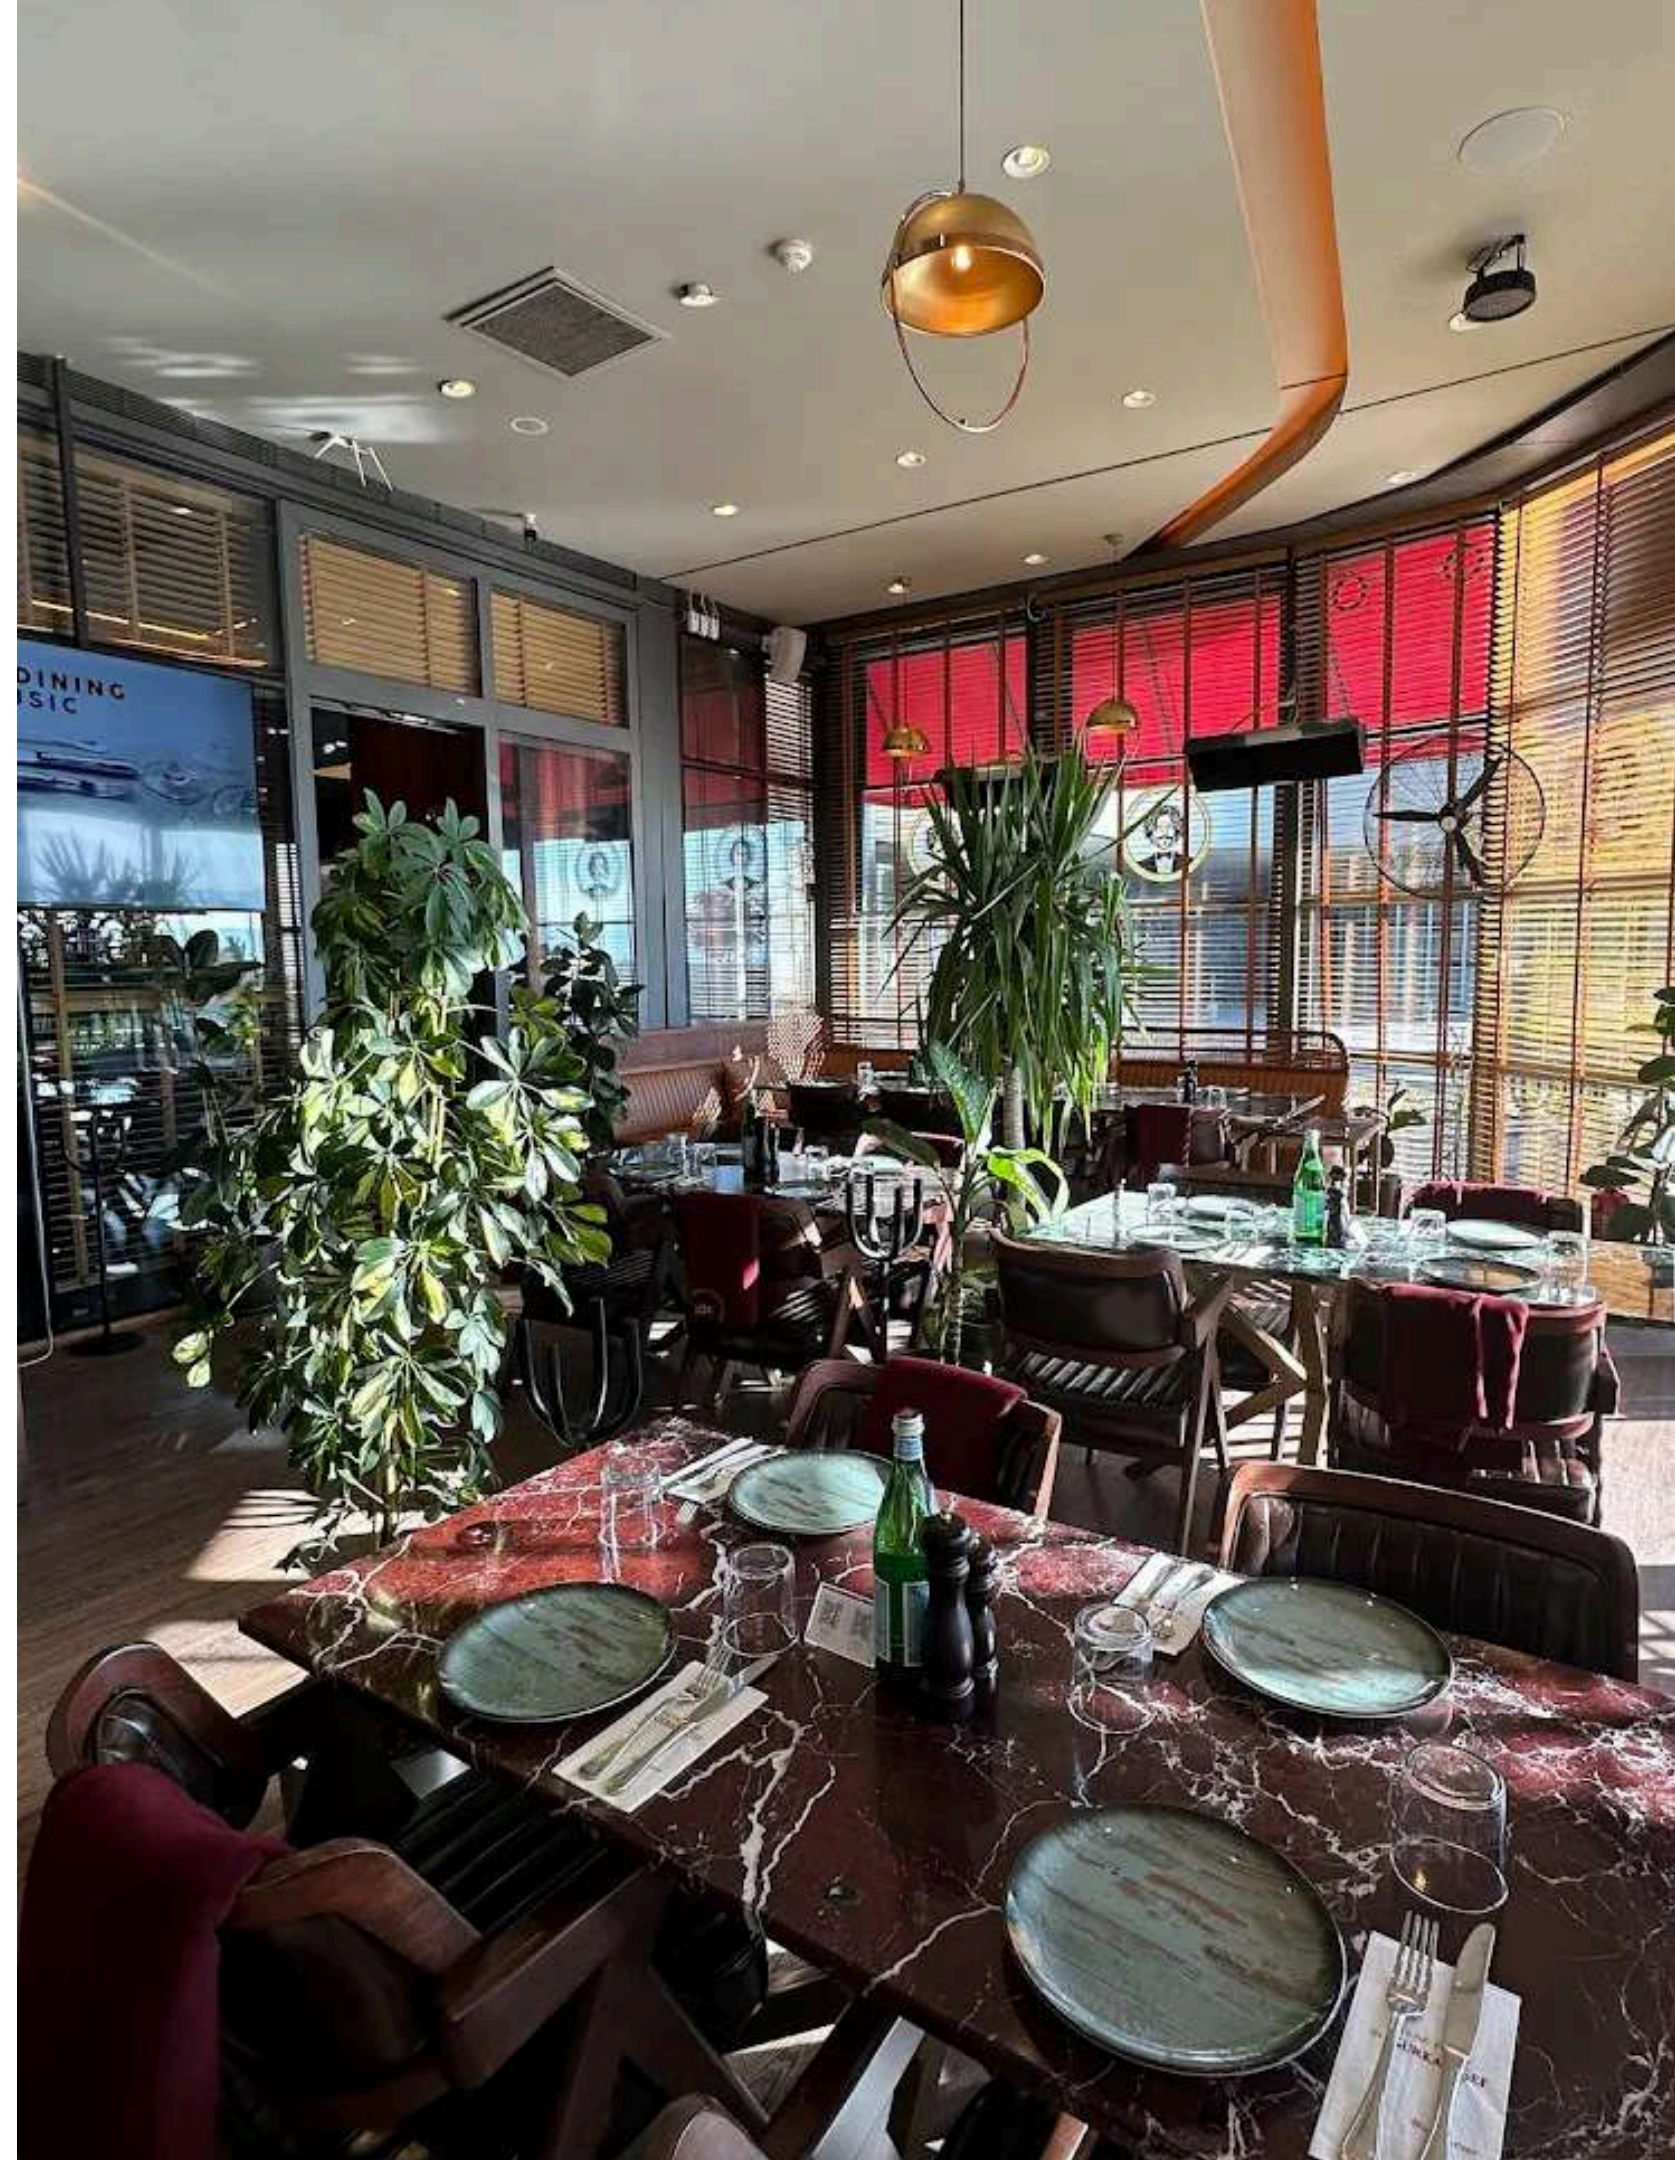

Efesus Stone is a sought-after brand in the natural stone, quartz, porcelain markets responding effectively to the projects and architects.

CONTACT US

Factory

22.km on Ankara Highway, 03750 İncehisar / Afyonkarahisar / Turkey