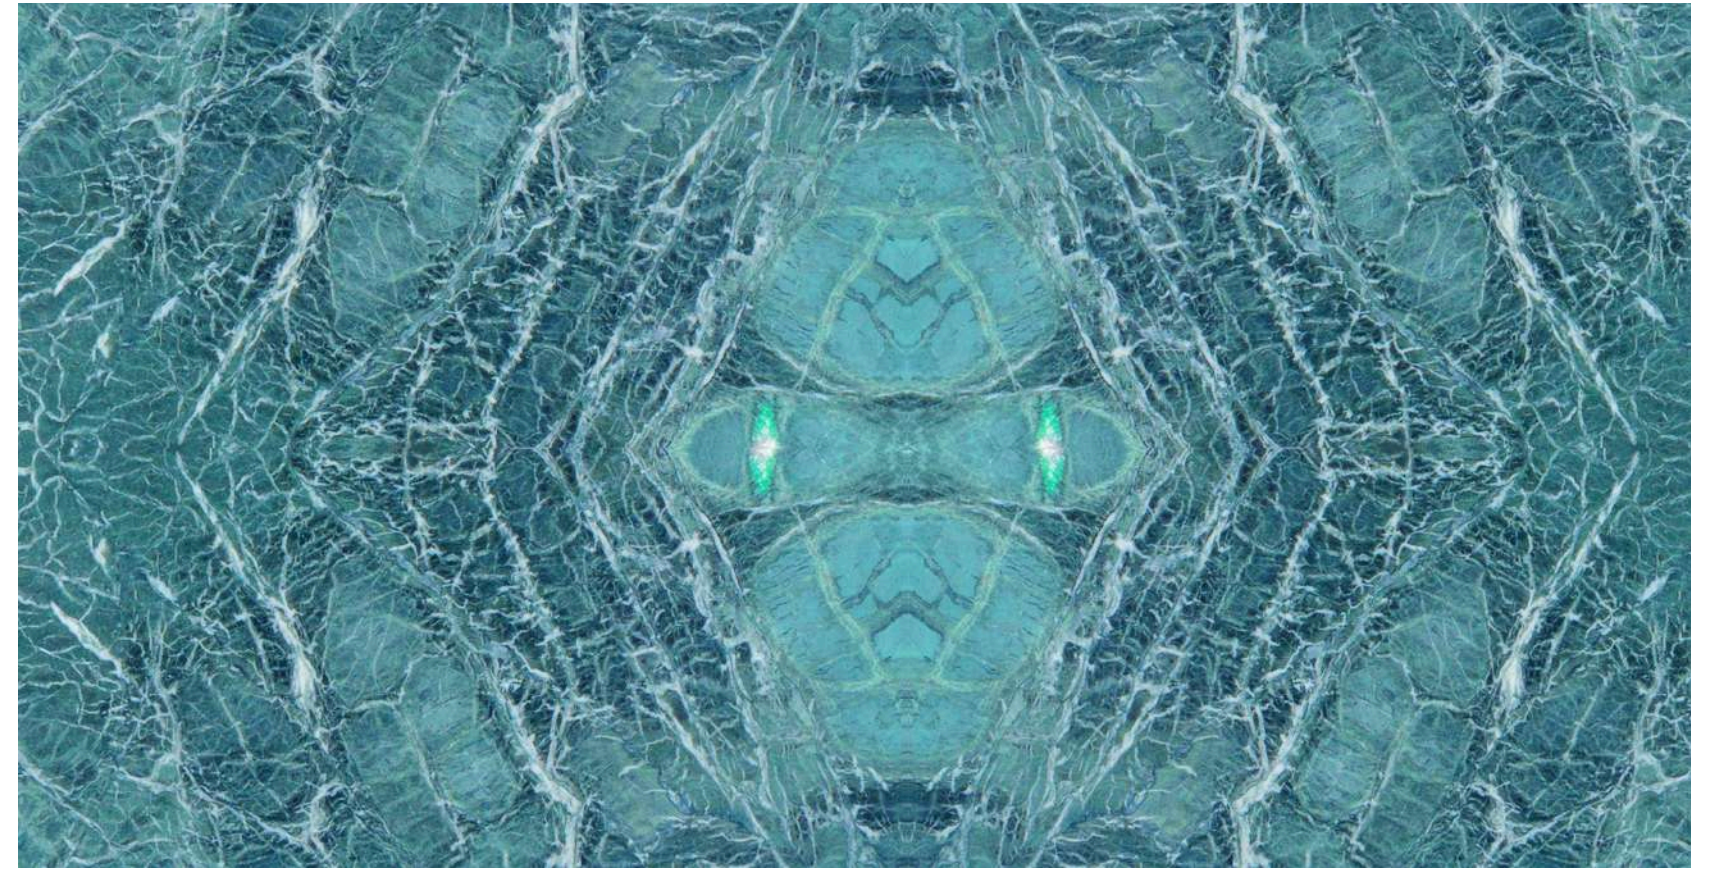

VERDE FOREST BOOKMATCH