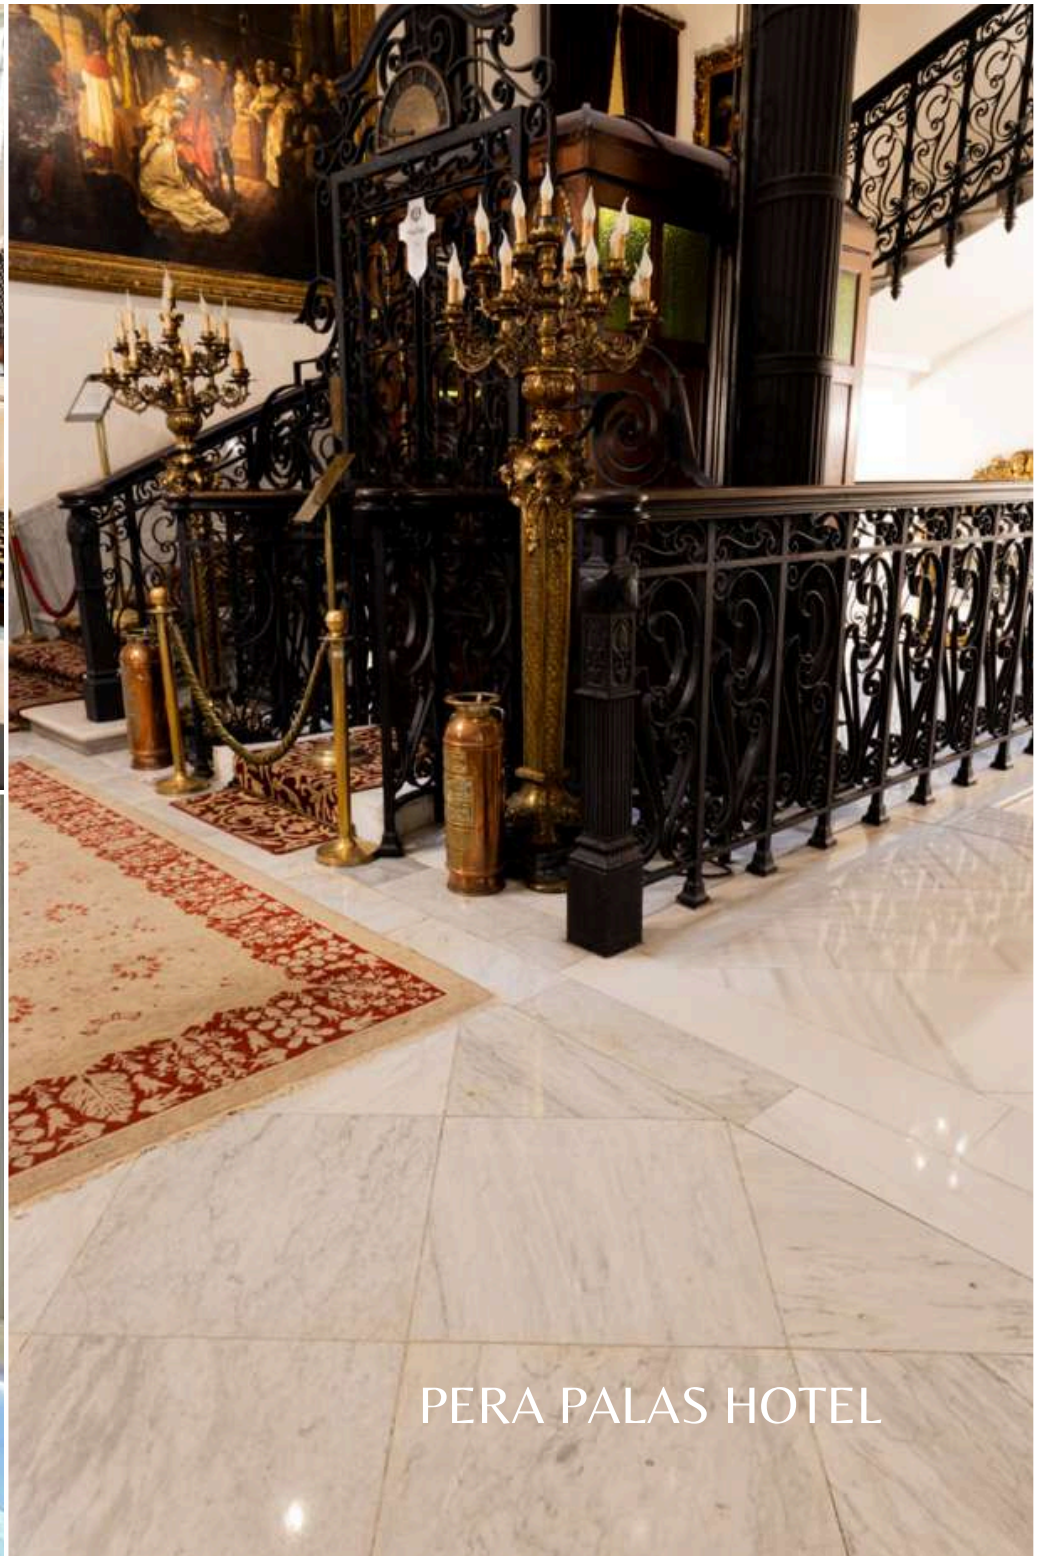

EFESUS  STONE

DESIGN / PROJECT
OUR REFERENCES

PERA PALAS HOTEL

CIRAGAN PALACE

ADORA RESORT HOTEL

LONG BEACH HOTEL

TEKIROVA QUEEN'S PARK

SURA HOTEL