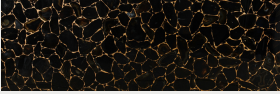

ÖZEL KOLEKSİYON

EFESUS STONE

Turtle

Ice Jade Porselen

Agate Athena Gold

Agate Black Dim Gold

Emerald

Agate Blue

Agate Cezanne Gold

Zebra Black

Emerald

Agate Green

Agate Phoenix

Hills

Beyaz Oniks

Panda White

Fusion

Rain Forest Brown

Desert Wave

Panda White