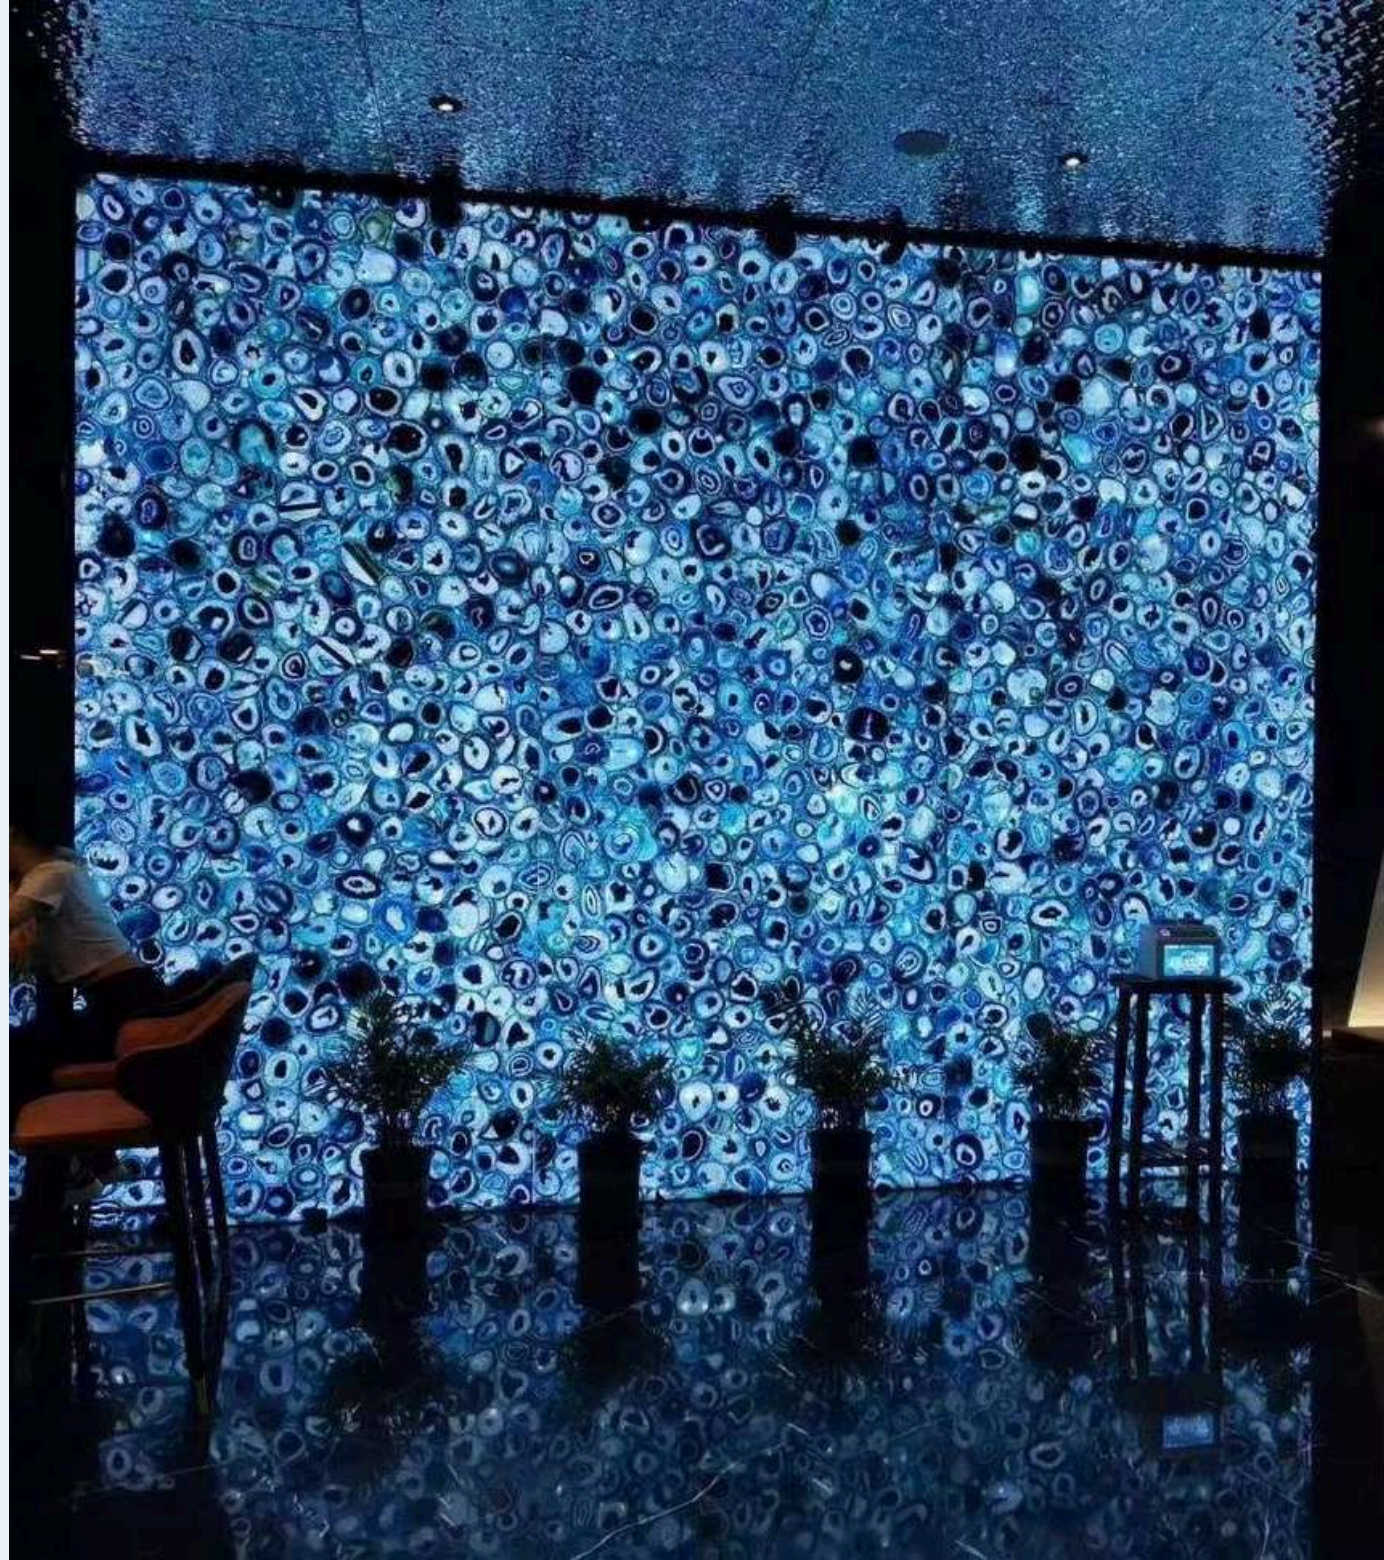

EFESUS  STONE REİSOĞLU1943

%100 Natural Stones

www.efesusstone.com

AGATE GREEN

AGATE BLUE

**AGATE
PURPLE**

ROUND AGATE

BLACK AGATE